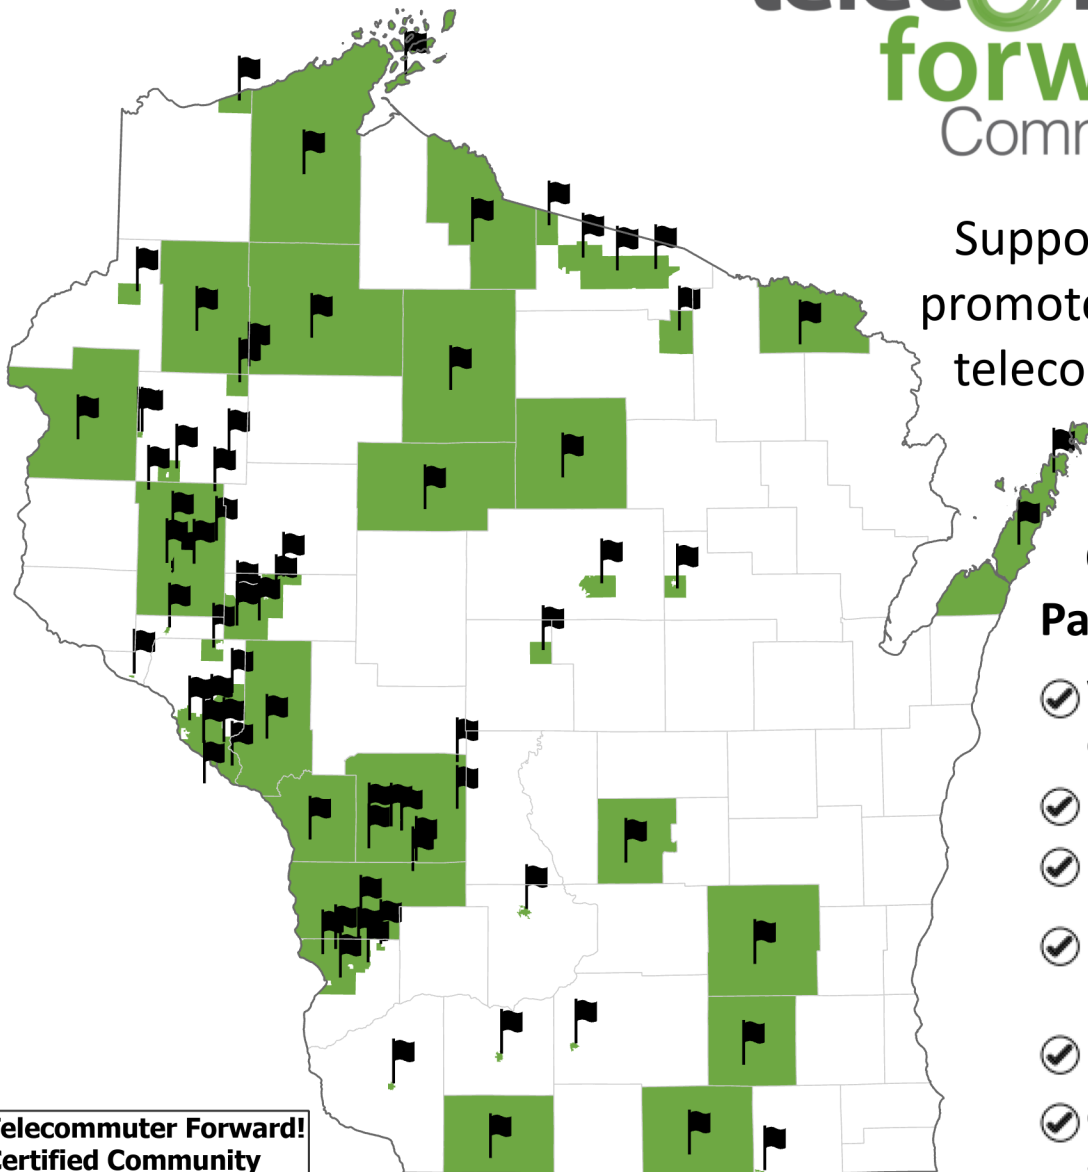

TELECOMMUTER FORWARD! COMMUNITY CERTIFICATION PROGRAM

Presented by the Wisconsin Broadband Office

telecommuter
forward!
Community

Support and commit to
promote the availability of
telecommuting options

Coordination and Partnership Between:

- ✔ Wisconsin Broadband Office
- ✔ Broadband providers
- ✔ Realtors
- ✔ Economic development professionals
- ✔ Employers + employees
- ✔ Other telecommuting stakeholders

Telecommuter Forward!
Certified Community