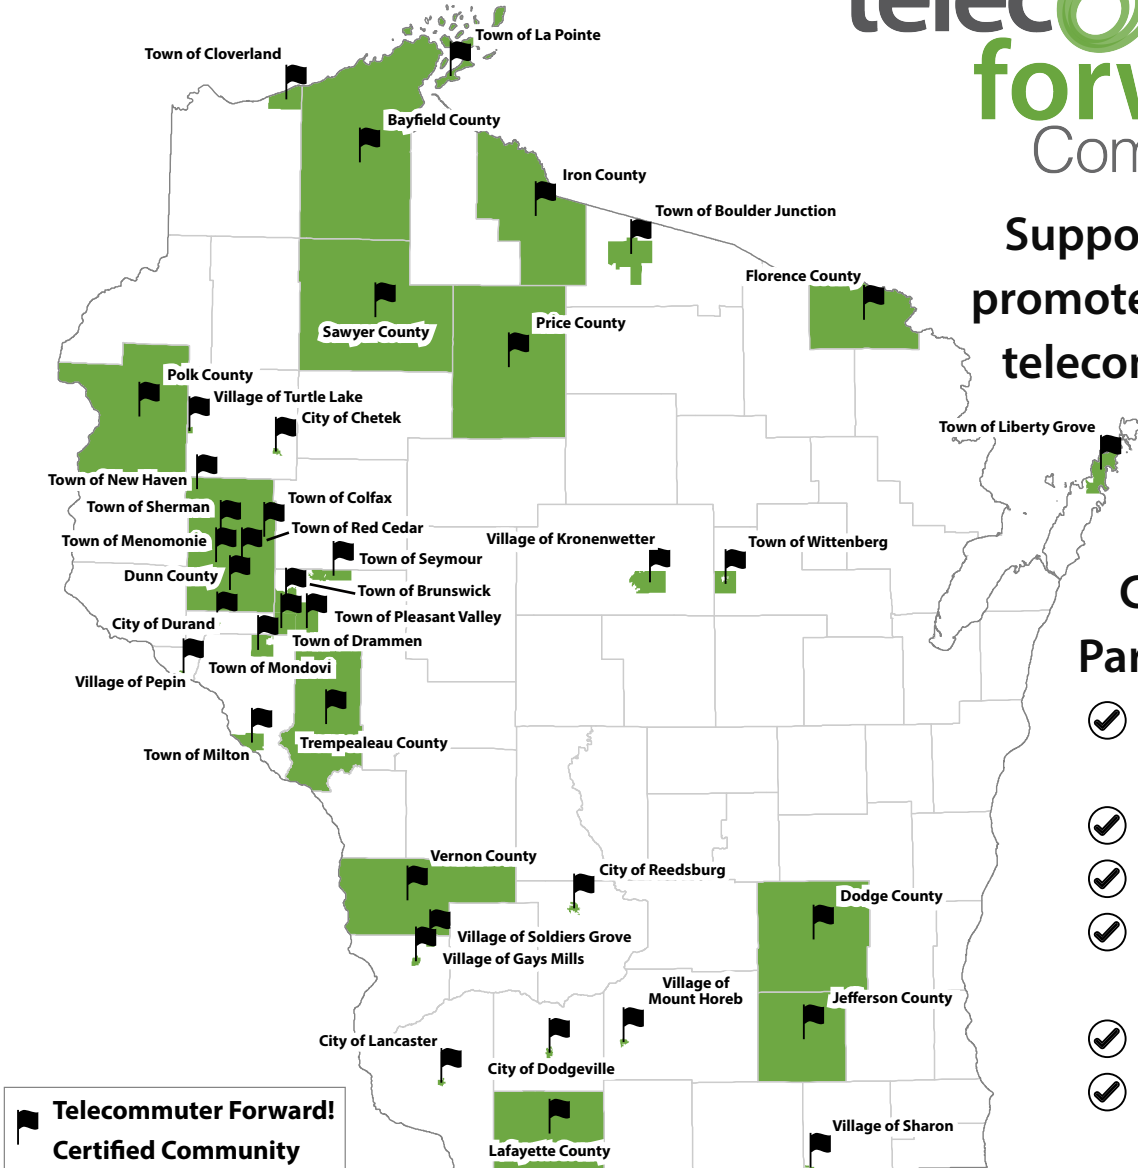

TELECOMMUTER FORWARD! COMMUNITY CERTIFICATION PROGRAM

Presented by the Wisconsin Broadband Office

telecommuter forward! Community

Support and commit to
promote the availability of
telecommuting options

Coordination and Partnership Between:

- ✔ Wisconsin Broadband Office
- ✔ Broadband providers
- ✔ Realtors
- ✔ Economic development professionals
- ✔ Employers + employees
- ✔ Other telecommuting stakeholders

CERTIFY YOUR COMMUNITY

TO GET STARTED VISIT: