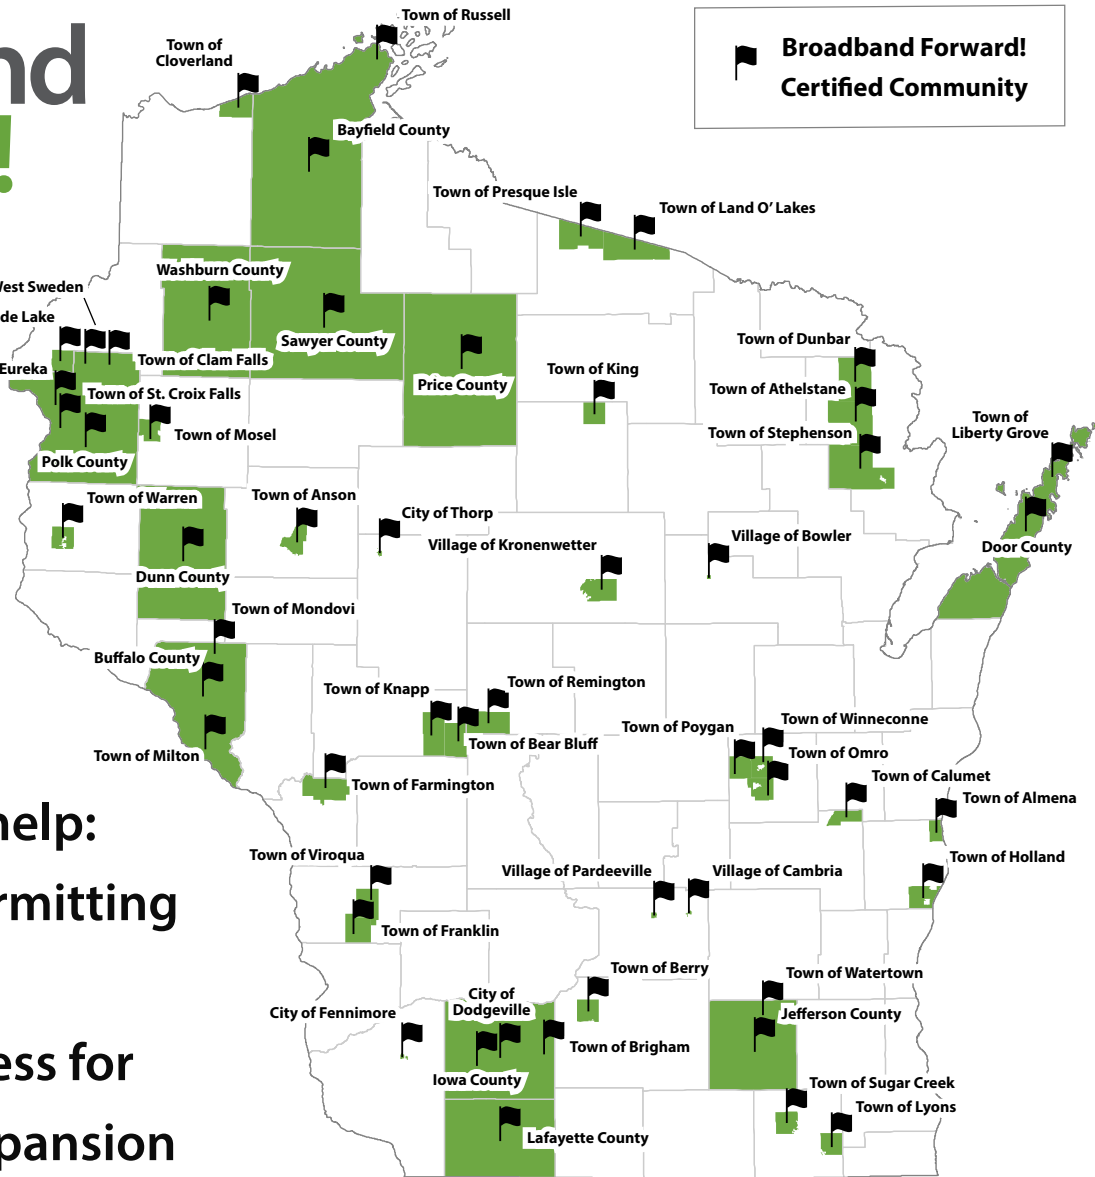

BROADBAND FORWARD!

COMMUNITY CERTIFICATION PROGRAM

Presented by the Wisconsin Broadband Office

Take the first steps in reducing obstacles to broadband investment

Certification can help:

- ✔ Streamline permitting process
- ✔ Signal eagerness for broadband expansion

CERTIFY YOUR COMMUNITY

TO GET STARTED VISIT:

<https://psc.wi.gov/Pages/Programs/BroadbandForward.aspx>