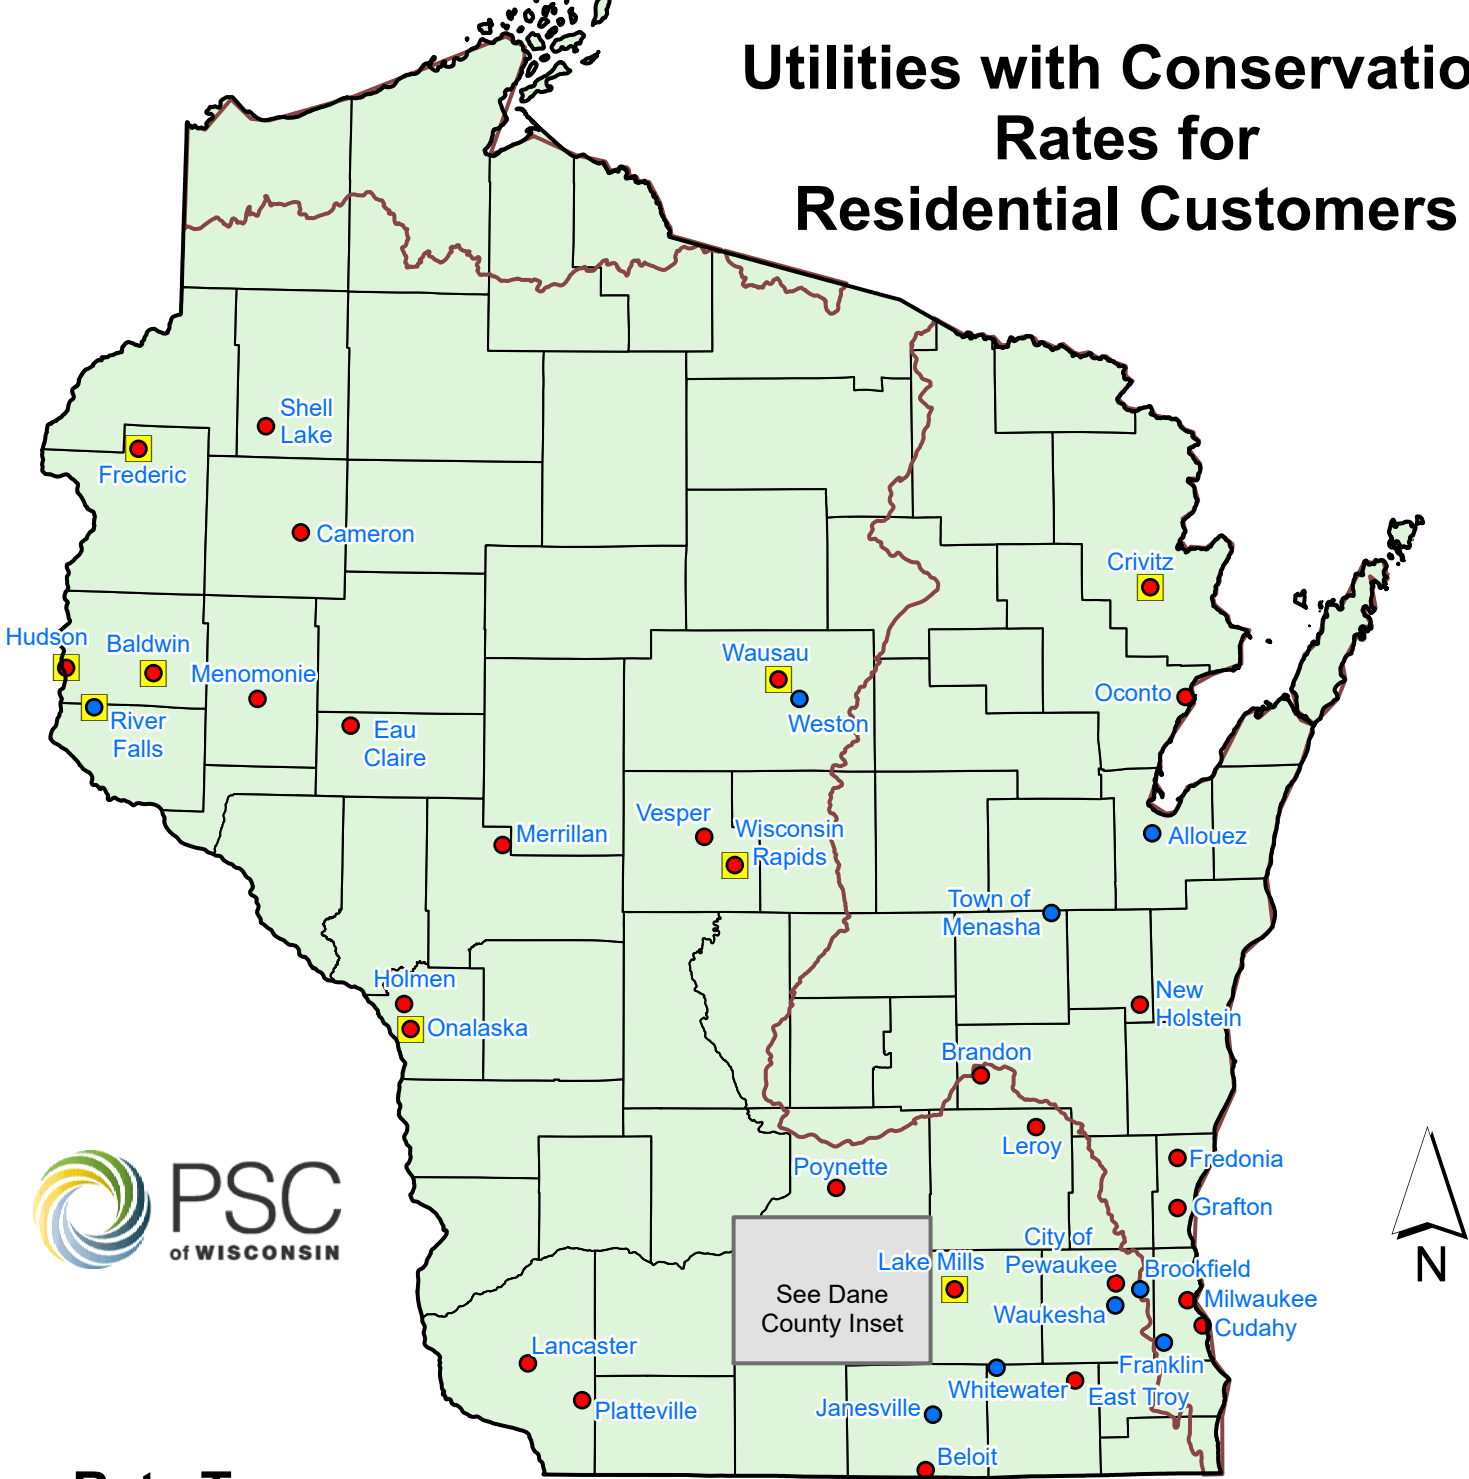

Utilities with Conservation Rates for Residential Customers

Rate Type

- Inclining Block
- Uniform Rate
- Irrigation Rate
- Declining Block
- Great Lakes Basin