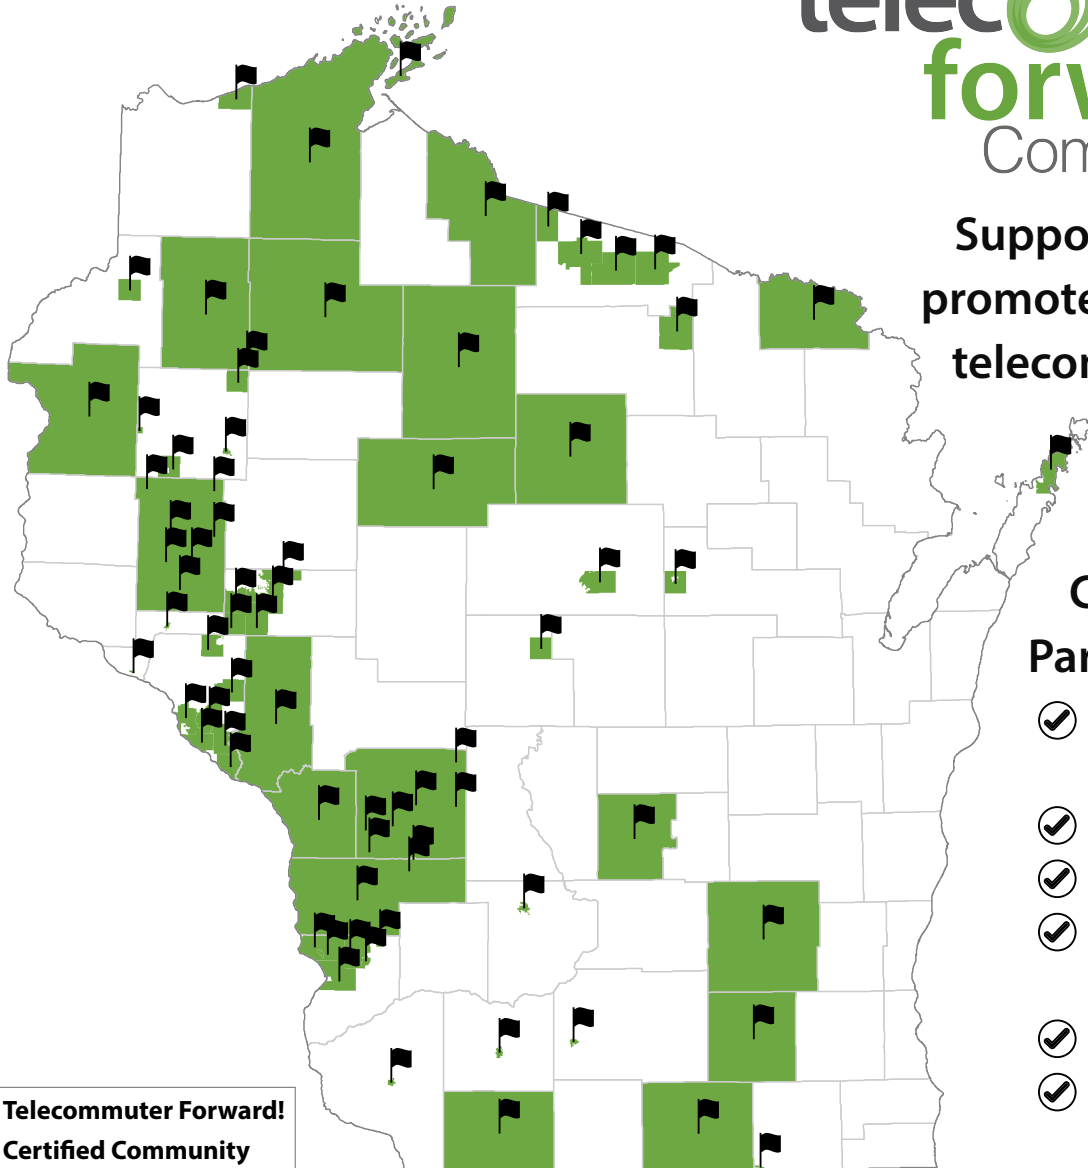

TELECOMMUTER FORWARD! COMMUNITY CERTIFICATION PROGRAM

Presented by the Wisconsin Broadband Office

telecommuter
forward!
Community

Support and commit to
promote the availability of
telecommuting options

Coordination and
Partnership Between:

- ✔ Wisconsin Broadband Office
- ✔ Broadband providers
- ✔ Realtors
- ✔ Economic development professionals
- ✔ Employers + employees
- ✔ Other telecommuting stakeholders

CERTIFY YOUR COMMUNITY

TO GET STARTED VISIT: