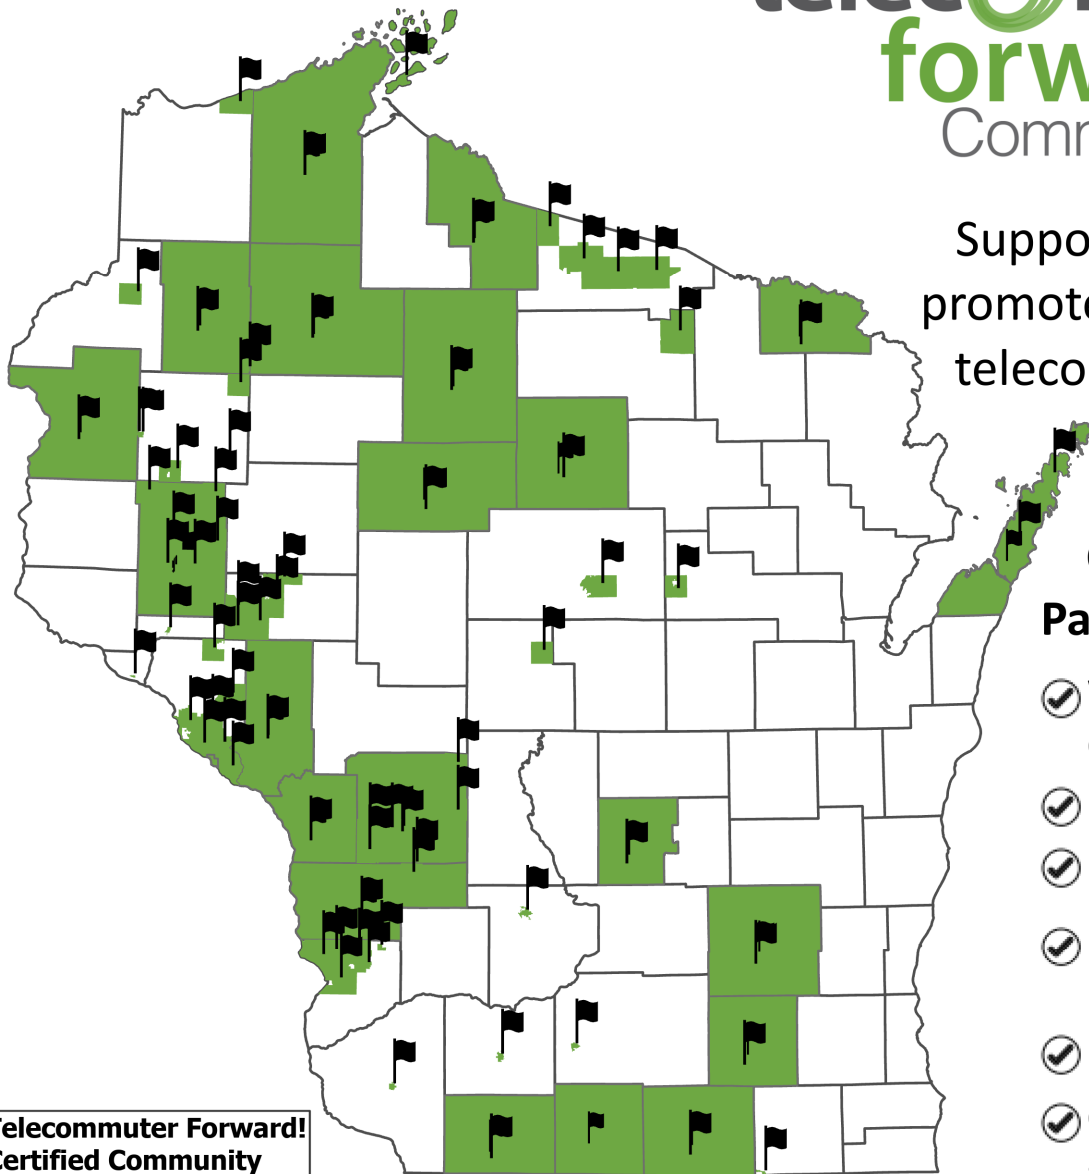

TELECOMMUTER FORWARD! COMMUNITY CERTIFICATION PROGRAM

Presented by the Wisconsin Broadband Office

telecommuter
forward!
Community

Support and commit to
promote the availability of
telecommuting options

Coordination and Partnership Between:

- ✔ Wisconsin Broadband Office
- ✔ Broadband providers
- ✔ Realtors
- ✔ Economic development professionals
- ✔ Employers + employees
- ✔ Other telecommuting stakeholders

CERTIFY YOUR COMMUNITY

TO GET STARTED VISIT: