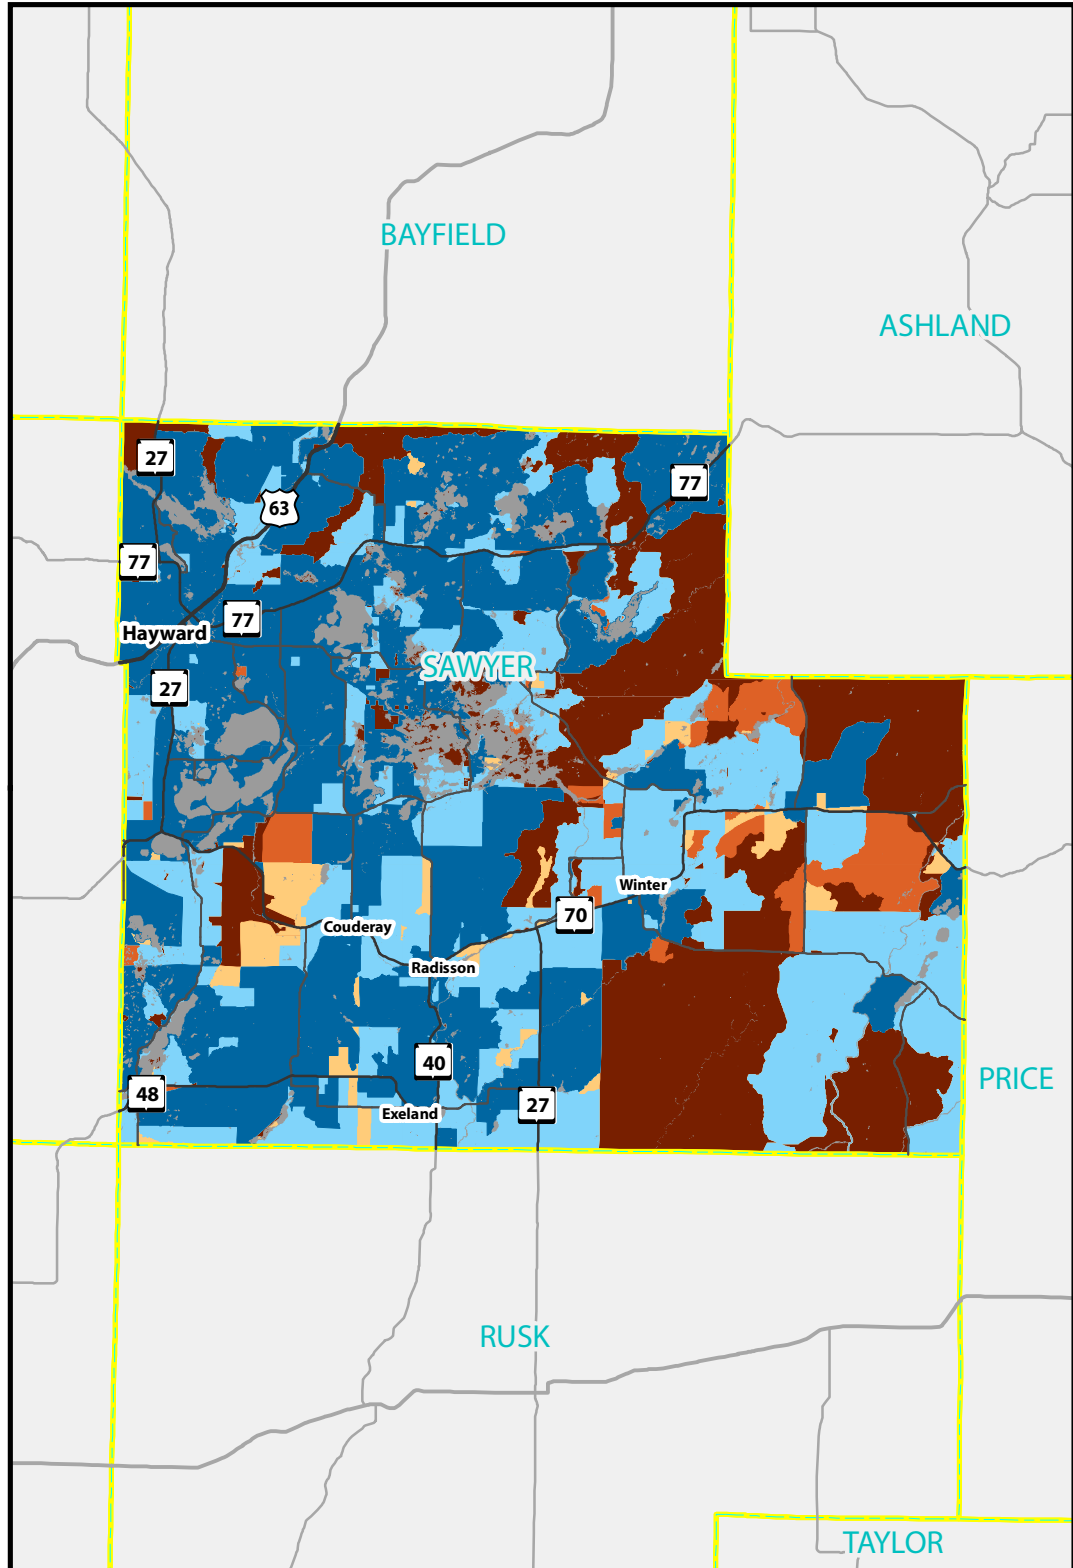

SAWYER COUNTY CONNECTIVITY SUMMARY

Presented by the Wisconsin Broadband Office

Sawyer County Internet Speeds

Includes Wireline and Fixed
Wireless Technologies
Download Speed / Upload Speed
(Megabits per Second)

- Body of Water
- 25+ Mbps Down / 3+ Mbps Up
- 10 Mbps Down / 1 Mbps Up
- 3 Mbps Down / .768 Mbps Up
- Less than 3 Mbps Down / .768 Mbps Up
- Unserved for Fixed Internet Access

Broadband Expansion Grants

Grant recipients impacting Sawyer County

(Project Name, Fiscal Year of Award,
Award Total)

- Chequamegon Comm. Co-op. (Town of Cable), 2016, \$98,000
- Price County Tel. Co. (Town of Winter), 2019, \$46,040

Disclaimer: This map displays areas of the state that may have fixed internet access, but does not guarantee that said coverage exists in specific locations. Fixed internet access includes all wireline and fixed wireless services. Please contact any internet provider of interest to verify availability at a specific location. Access data are retrieved from internet providers and the Federal Communications Commission's Form 477. Map includes data as recent as December 31, 2018. For more information, view the Wisconsin Broadband Map at <https://maps.psc.wi.gov/apps/WisconsinBroadbandMap/> **Map Drafted:** 7/31/2019