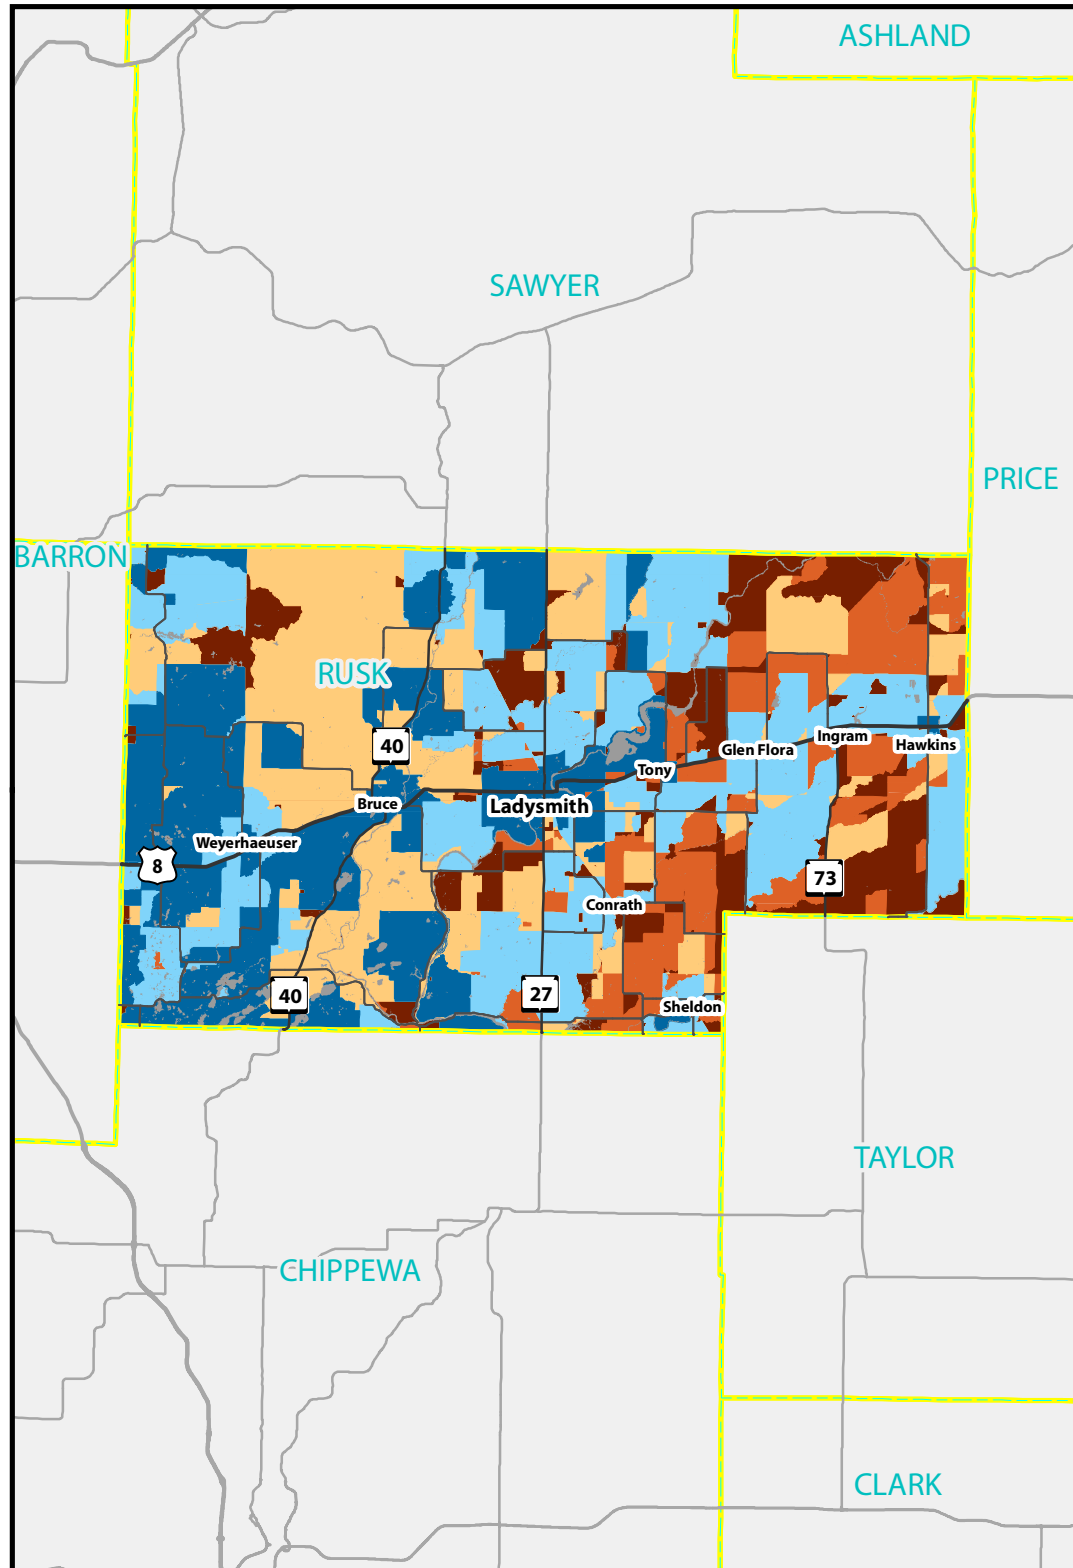

RUSK COUNTY

CONNECTIVITY SUMMARY

Presented by the Wisconsin Broadband Office

Rusk County Internet Speeds

Includes Wireline and Fixed Wireless Technologies
Download Speed / Upload Speed
(Megabits per Second)

- Body of Water
- 25+ Mbps Down / 3+ Mbps Up
- 10 Mbps Down / 1 Mbps Up
- 3 Mbps Down / .768 Mbps Up
- Less than 3 Mbps Down / .768 Mbps Up
- Unserved for Fixed Internet Access

Broadband Expansion Grants

Grant recipients impacting Rusk County

(Project Name, Fiscal Year of Award, Award Total)

Indianhead Tel. Co. d/b/a BEVCOMM (Island Lake Area), 2018R2, $134,516
Ntera (Town of Birch Creek), 2019, $250,000

Certified communities impacting Rusk County

None at this time. Consider certifying your community.
Contact the Wisconsin Broadband Office for more information.

Certified communities impacting Rusk County

None at this time. Consider certifying your community.
Contact the Wisconsin Broadband Office for more information.

Disclaimer: This map displays areas of the state that may have fixed internet access, but does not guarantee that said coverage exists in specific locations. Fixed internet access includes all wireline and fixed wireless services. Please contact any internet provider of interest to verify availability at a specific location. Access data are retrieved from internet providers and the Federal Communications Commission's Form 477. Map includes data as recent as December 31, 2018. For more information, view the Wisconsin Broadband Map at <https://maps.psc.wi.gov/apps/WisconsinBroadbandMap/> **Map Drafted:** 7/31/2019

Wisconsin Broadband Office, Public Service Commission of Wisconsin

psc.wi.gov PSCStateBroadbandOffice@wisconsin.gov
4822 Madison Yards Way, P.O. Box 7854, Madison, WI 53707-7854