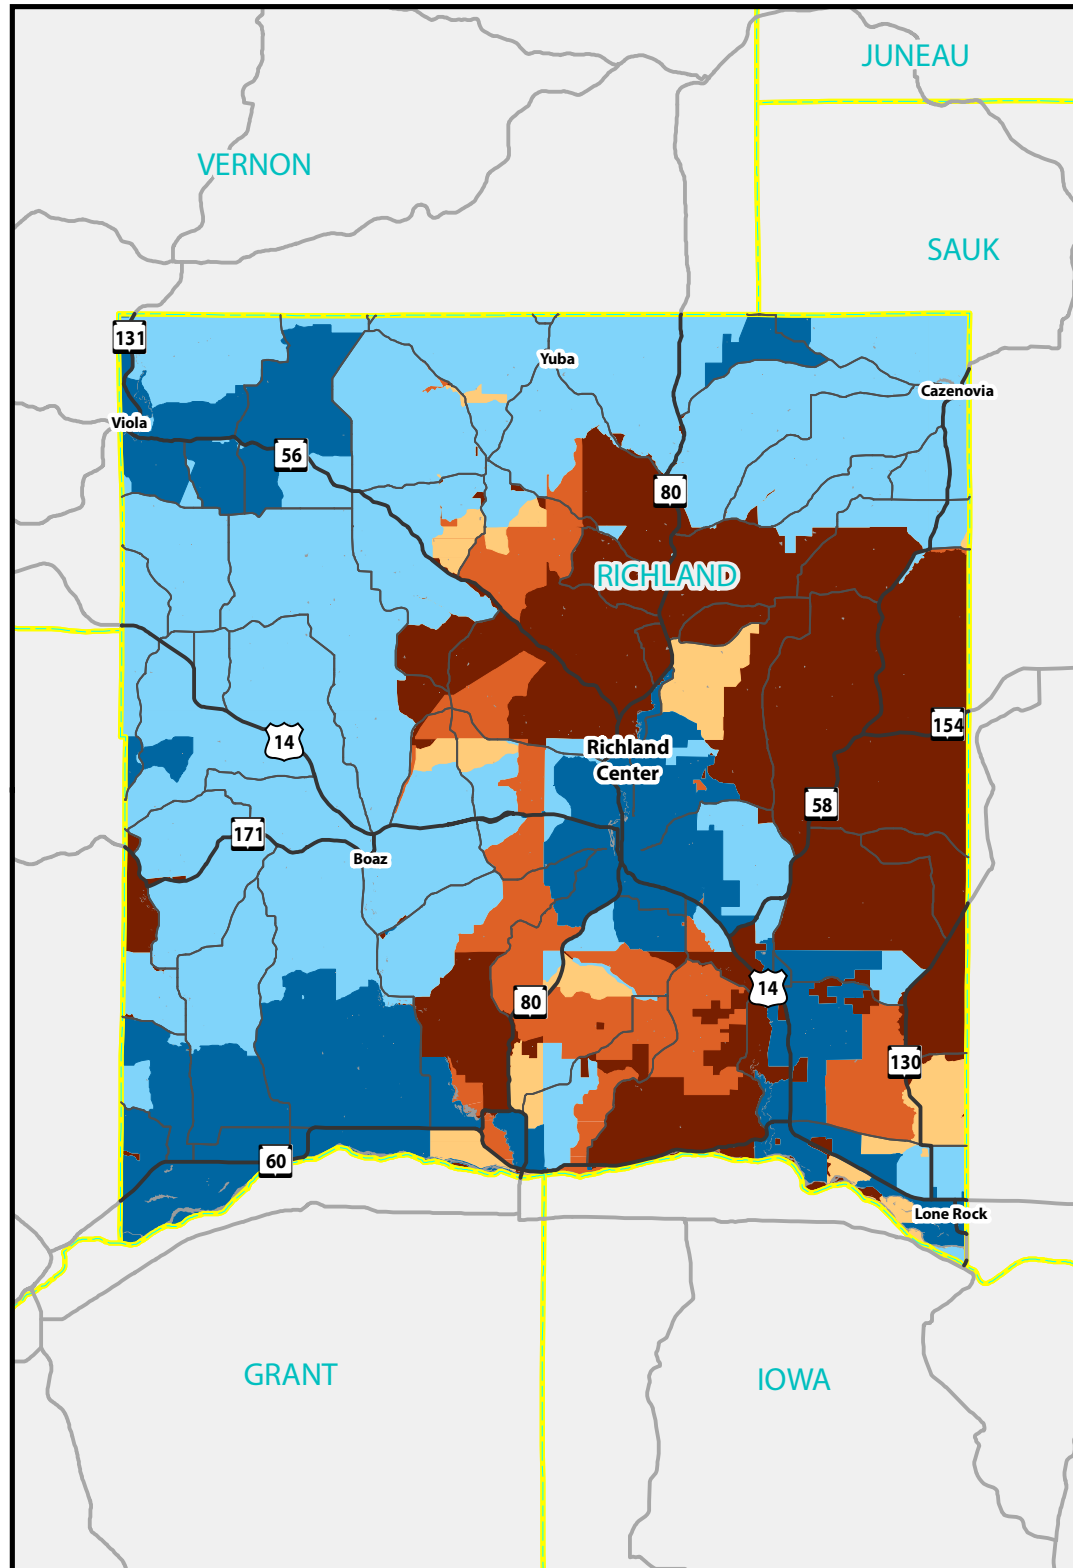

RICHLAND COUNTY CONNECTIVITY SUMMARY

Presented by the Wisconsin Broadband Office

Richland County Internet Speeds

Includes Wireline and Fixed
Wireless Technologies
Download Speed / Upload Speed
(Megabits per Second)

- Body of Water
- 25+ Mbps Down / 3+ Mbps Up
- 10 Mbps Down / 1 Mbps Up
- 3 Mbps Down / .768 Mbps Up
- Less than 3 Mbps Down / .768 Mbps Up
- Unserviced for Fixed Internet Access

0 1.25 2.5 5 Miles

Broadband Expansion Grants

Grant recipients impacting Richland County

(Project Name, Fiscal Year of Award,
Award Total)

WConnect Wireless, 2014, \$35,469
LaValle Telephone Co-op. (Juneau & Richland Counties), 2019, \$240,000

Certified communities impacting Richland County

Disclaimer: This map displays areas of the state that may have fixed internet access, but does not guarantee that said coverage exists in specific locations. Fixed internet access includes all wireline and fixed wireless services. Please contact any internet provider of interest to verify availability at a specific location. Access data are retrieved from internet providers and the Federal Communications Commission's Form 477. Map includes data as recent as December 31, 2018. For more information, view the Wisconsin Broadband Map at <https://maps.psc.wi.gov/apps/WisconsinBroadbandMap/> **Map Drafted:** 7/31/2019