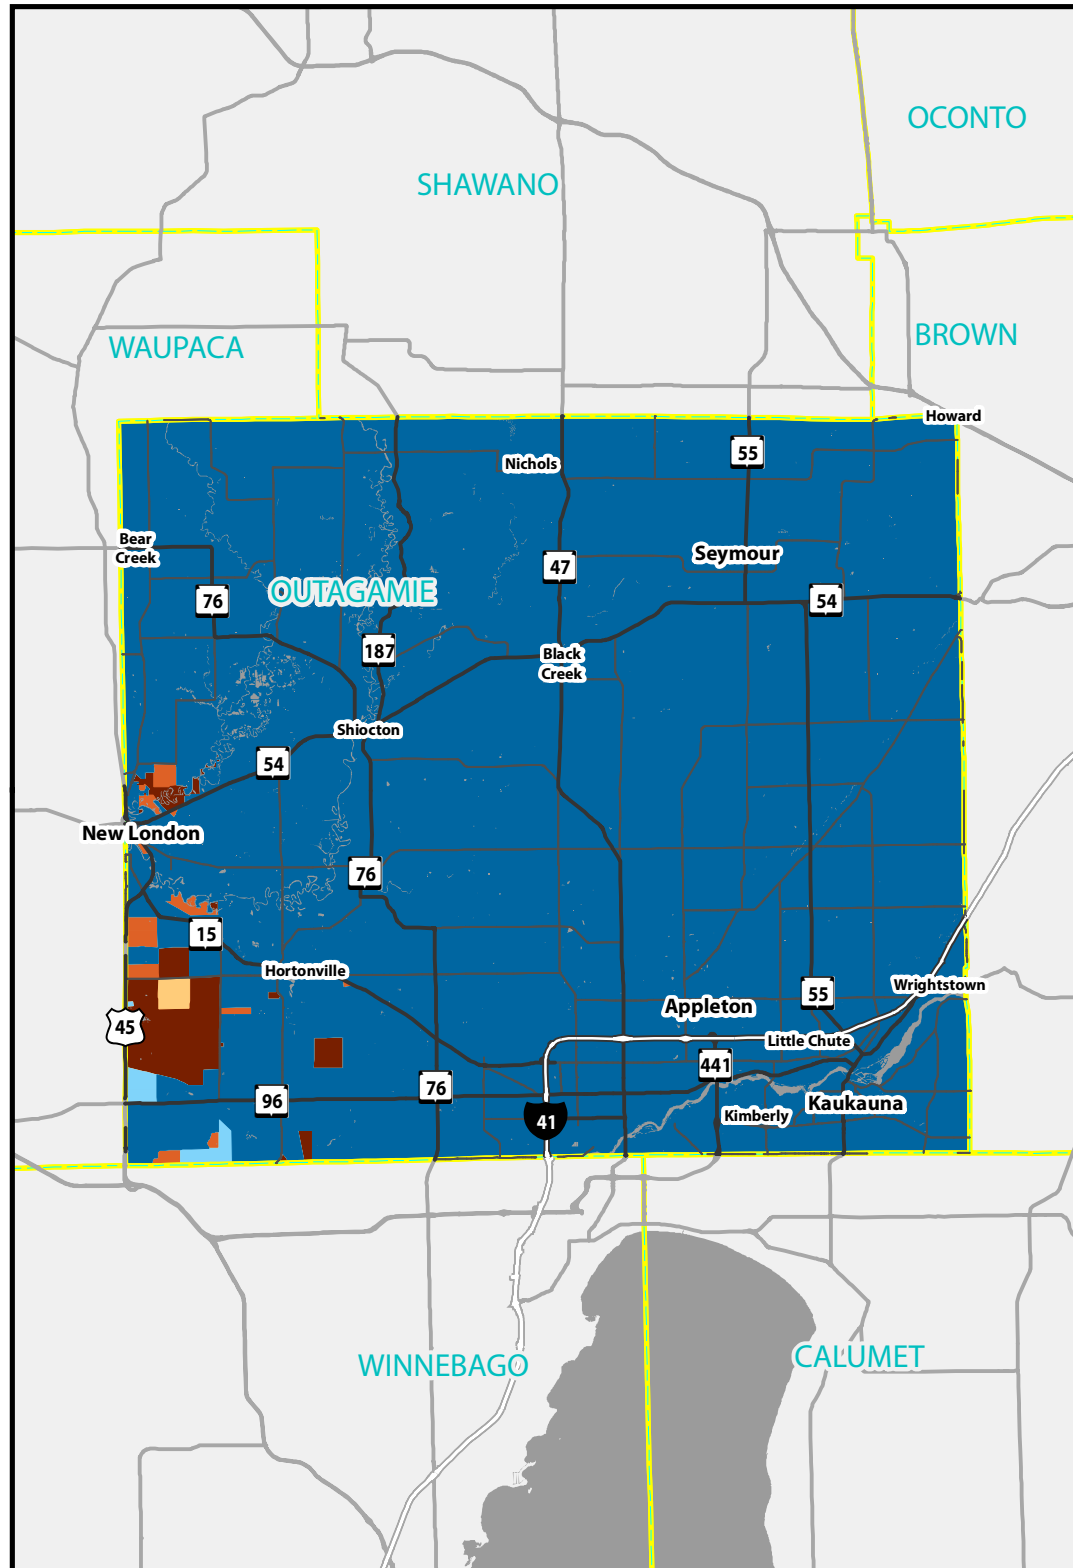

OUTAGAMIE COUNTY CONNECTIVITY SUMMARY

Presented by the Wisconsin Broadband Office

Outagamie County Internet Speeds

Includes Wireline and Fixed
Wireless Technologies
Download Speed / Upload Speed
(Megabits per Second)

- Body of Water
- 25+ Mbps Down / 3+ Mbps Up
- 10 Mbps Down / 1 Mbps Up
- 3 Mbps Down / .768 Mbps Up
- Less than 3 Mbps Down / .768 Mbps Up
- Unserviced for Fixed Internet Access

0 1.5 3 6 Miles

Broadband Expansion Grants

Grant recipients impacting Outagamie County

(Project Name, Fiscal Year of Award,
Award Total)

CenturyLink (Seymour), 2019, $18,557

Certified communities impacting Outagamie County

None at this time. Consider certifying your community.
Contact the Wisconsin Broadband Office for more information.

Certified communities impacting Outagamie County

None at this time. Consider certifying your community.
Contact the Wisconsin Broadband Office for more information.

Disclaimer: This map displays areas of the state that may have fixed internet access, but does not guarantee that said coverage exists in specific locations. Fixed internet access includes all wireline and fixed wireless services. Please contact any internet provider of interest to verify availability at a specific location. Access data are retrieved from internet providers and the Federal Communications Commission's Form 477. Map includes data as recent as December 31, 2018. For more information, view the Wisconsin Broadband Map at <https://maps.psc.wi.gov/apps/WisconsinBroadbandMap/> **Map Drafted:** 7/31/2019