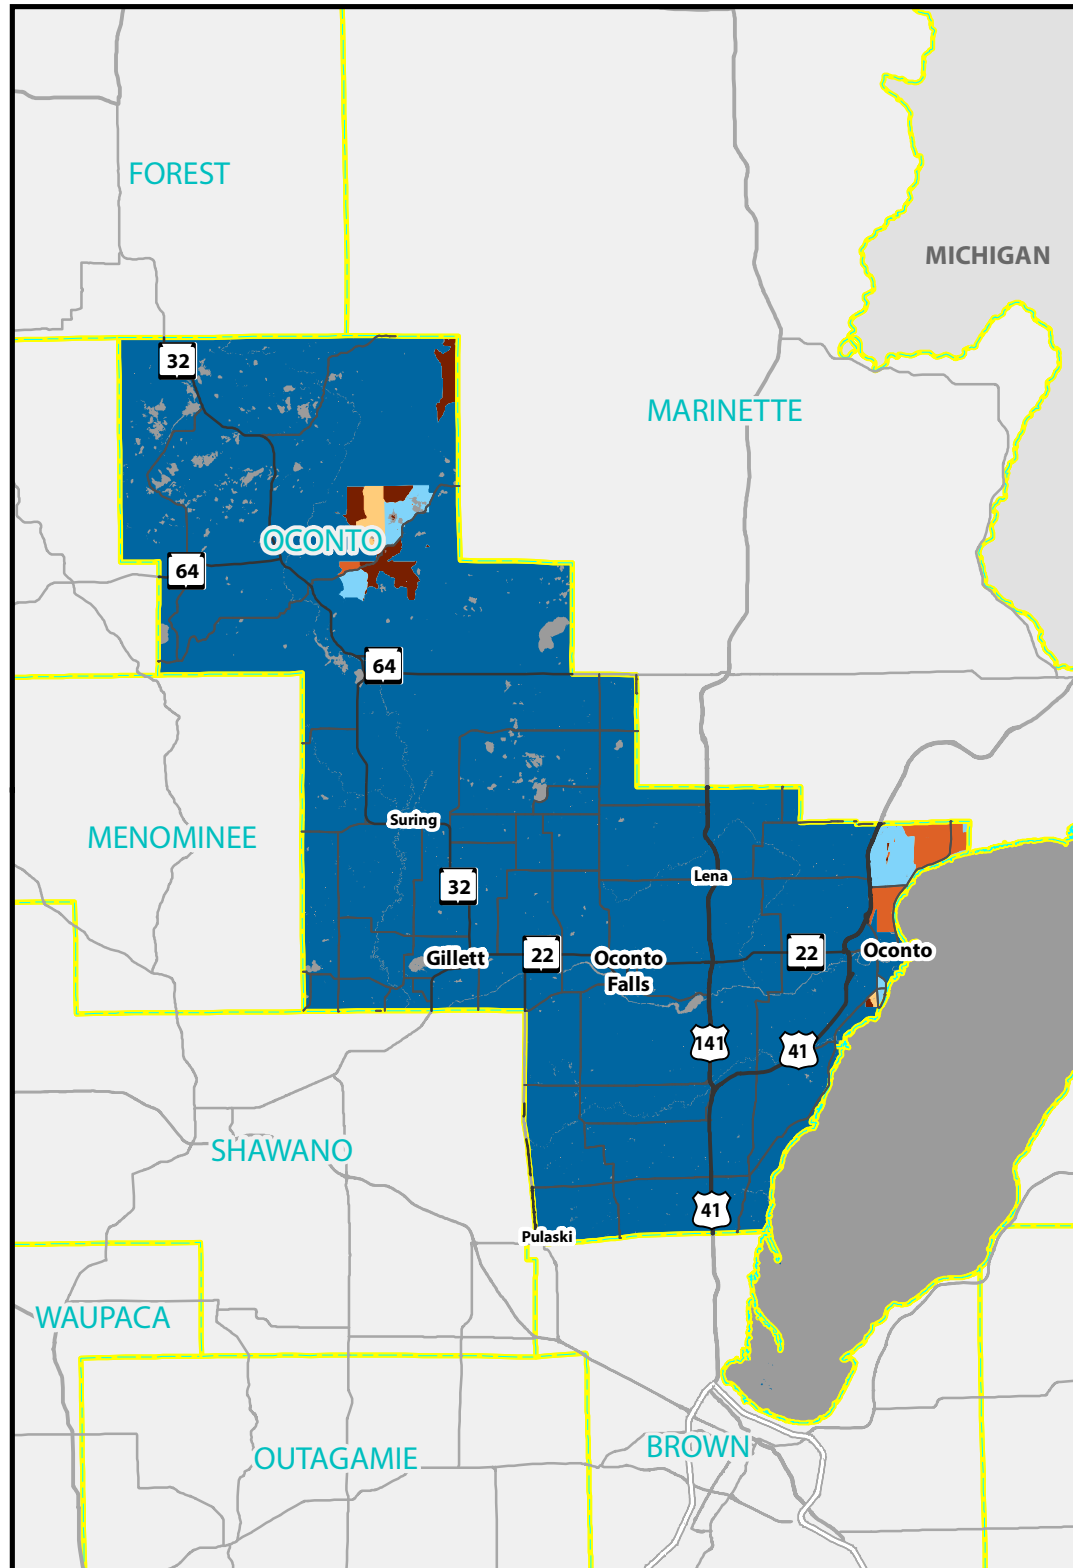

OCONTO COUNTY CONNECTIVITY SUMMARY

Presented by the Wisconsin Broadband Office

Oconto County Internet Speeds

Includes Wireline and Fixed
Wireless Technologies
Download Speed / Upload Speed
(Megabits per Second)

- Body of Water
- 25+ Mbps Down / 3+ Mbps Up
- 10 Mbps Down / 1 Mbps Up
- 3 Mbps Down / .768 Mbps Up
- Less than 3 Mbps Down / .768 Mbps Up
- Unserviced for Fixed Internet Access

0 2.5 5 10 Miles

Broadband Expansion Grants

Grant recipients impacting Oconto County

(Project Name, Fiscal Year of Award,
Award Total)

- Wittenberg Wireless (Silver Birch Ranch), 2016, $150,000
- CenturyLink (Berry Lake), 2017, $134,625
- Bayland Telephone, LLC d/b/a Nsight Telservices, 2018R2, $49,230
- Bertram Comm. LLC (Oconto County), 2018R2, $600,000
- CCI Systems (Marinette County), 2018R2, $210,733
- Bertram Comm. (Shawano County), 2019, $274,065

Certified communities impacting Oconto County

None at this time. Consider certifying your community.
Contact the Wisconsin Broadband Office for more information.

Certified communities impacting Oconto County

None at this time. Consider certifying your community.
Contact the Wisconsin Broadband Office for more information.

Disclaimer: This map displays areas of the state that may have fixed internet access, but does not guarantee that said coverage exists in specific locations. Fixed internet access includes all wireline and fixed wireless services. Please contact any internet provider of interest to verify availability at a specific location. Access data are retrieved from internet providers and the Federal Communications Commission's Form 477. Map includes data as recent as December 31, 2018. For more information, view the Wisconsin Broadband Map at <https://maps.psc.wi.gov/apps/WisconsinBroadbandMap/> **Map Drafted:** 7/31/2019