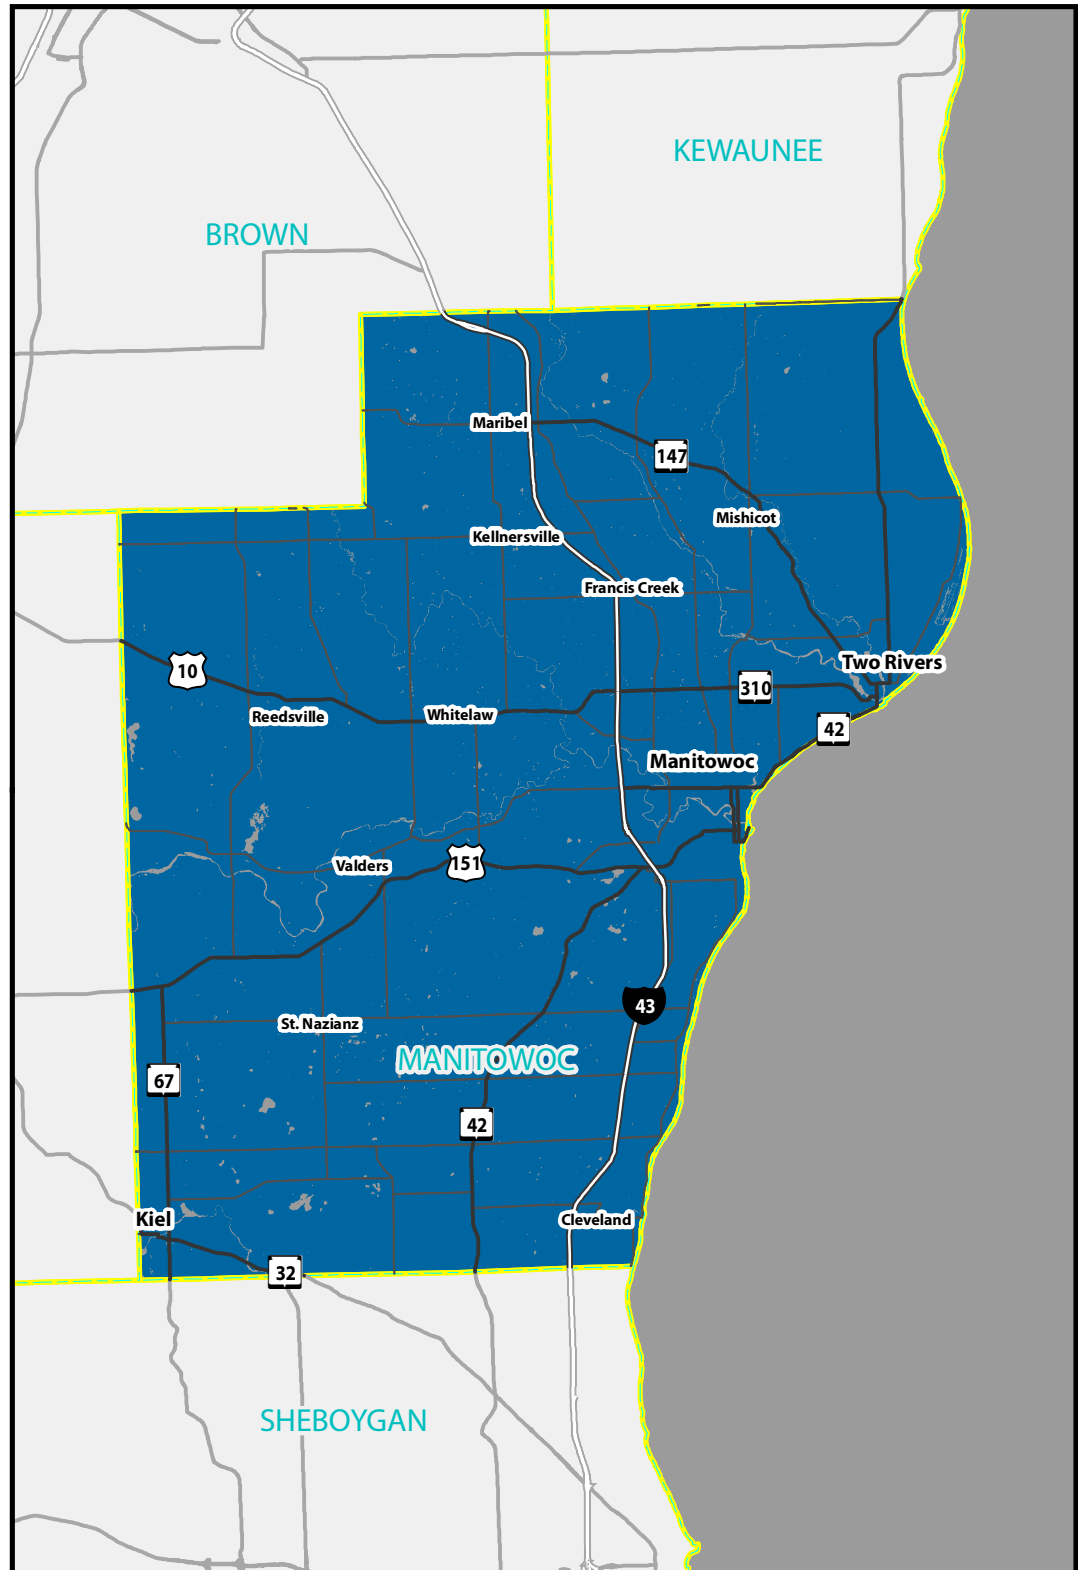

MANITOWOC COUNTY CONNECTIVITY SUMMARY

Presented by the Wisconsin Broadband Office

Manitowoc County Internet Speeds

Includes Wireline and Fixed
Wireless Technologies
Download Speed / Upload Speed
(Megabits per Second)

- Body of Water
- 25+ Mbps Down / 3+ Mbps Up
- 10 Mbps Down / 1 Mbps Up
- 3 Mbps Down / .768 Mbps Up
- Less than 3 Mbps Down / .768 Mbps Up
- Unserved for Fixed Internet Access

0 1.5 3 6 Miles

Broadband Expansion Grants

Grant recipients impacting Manitowoc County

(Project Name, Fiscal Year of Award,
Award Total)

Nsight Teleservices (Calumet County), 2019, $372,022

Certified communities impacting Manitowoc County

None at this time. Consider certifying your community.
Contact the Wisconsin Broadband Office for more information.

Certified communities impacting Manitowoc County

None at this time. Consider certifying your community.
Contact the Wisconsin Broadband Office for more information.

Disclaimer: This map displays areas of the state that may have fixed internet access, but does not guarantee that said coverage exists in specific locations. Fixed internet access includes all wireline and fixed wireless services. Please contact any internet provider of interest to verify availability at a specific location. Access data are retrieved from internet providers and the Federal Communications Commission's Form 477. Map includes data as recent as December 31, 2018. For more information, view the Wisconsin Broadband Map at <https://maps.psc.wi.gov/apps/WisconsinBroadbandMap/> **Map Drafted:** 7/31/2019