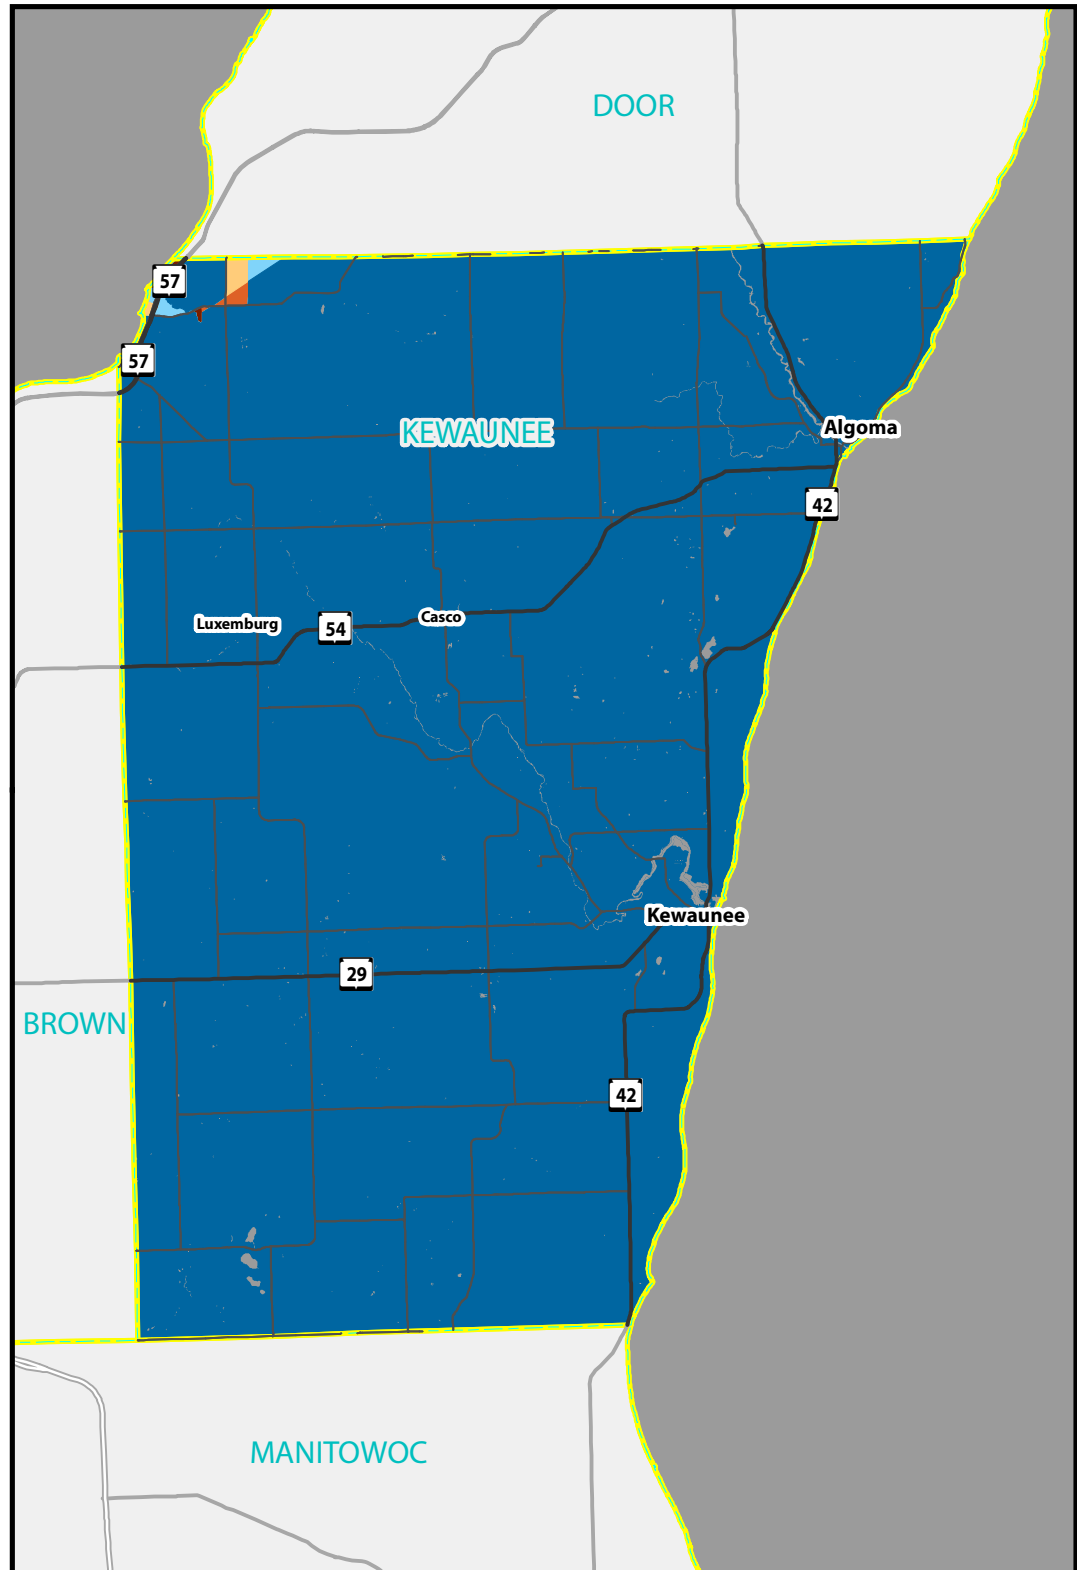

KEWAUNEE COUNTY CONNECTIVITY SUMMARY

Presented by the Wisconsin Broadband Office

Kewaunee County Internet Speeds

Includes Wireline and Fixed
Wireless Technologies
Download Speed / Upload Speed
(Megabits per Second)

- Body of Water
- 25+ Mbps Down / 3+ Mbps Up
- 10 Mbps Down / 1 Mbps Up
- 3 Mbps Down / .768 Mbps Up
- Less than 3 Mbps Down / .768 Mbps Up
- Unserviced for Fixed Internet Access

Broadband Expansion Grants

Grant recipients impacting Kewaunee County

(Project Name, Fiscal Year of Award,
Award Total)

Kewaunee County, 2018R2, $40,000

Certified communities impacting Kewaunee County

None at this time. Consider certifying your community.
Contact the Wisconsin Broadband Office for more information.

Certified communities impacting Kewaunee County

None at this time. Consider certifying your community.
Contact the Wisconsin Broadband Office for more information.

Disclaimer: This map displays areas of the state that may have fixed internet access, but does not guarantee that said coverage exists in specific locations. Fixed internet access includes all wireline and fixed wireless services. Please contact any internet provider of interest to verify availability at a specific location. Access data are retrieved from internet providers and the Federal Communications Commission's Form 477. Map includes data as recent as December 31, 2018. For more information, view the Wisconsin Broadband Map at <https://maps.psc.wi.gov/apps/WisconsinBroadbandMap/> **Map Drafted:** 7/31/2019