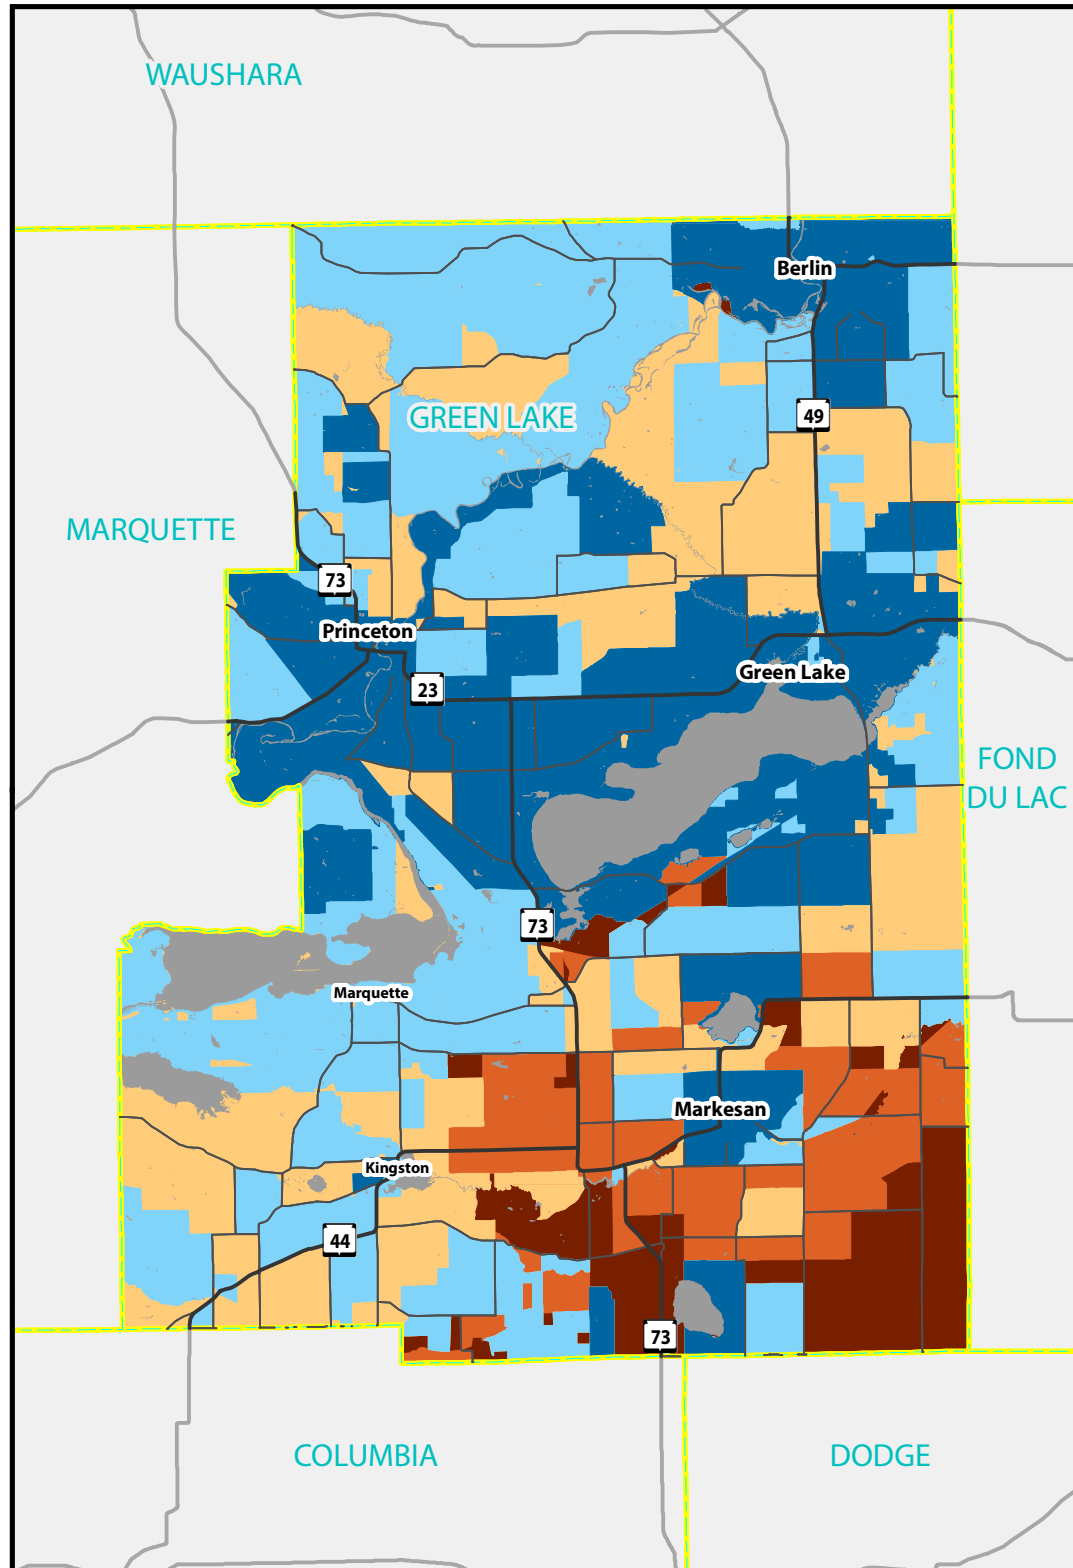

GREEN LAKE COUNTY CONNECTIVITY SUMMARY

Presented by the Wisconsin Broadband Office

Green Lake County Internet Speeds

Includes Wireline and Fixed
Wireless Technologies
Download Speed / Upload Speed
(Megabits per Second)

- Body of Water
- 25+ Mbps Down / 3+ Mbps Up
- 10 Mbps Down / 1 Mbps Up
- 3 Mbps Down / .768 Mbps Up
- Less than 3 Mbps Down / .768 Mbps Up
- Unserved for Fixed Internet Access

0 1 2 4 Miles

Broadband Expansion Grants

Grant recipients impacting Green Lake County

(Project Name, Fiscal Year of Award,
Award Total)

Bug Tussel Wireless (Little Green Lake), 2019, $102,983

Certified communities impacting Green Lake County

None at this time. Consider certifying your community.
Contact the Wisconsin Broadband Office for more information.

Certified communities impacting Green Lake County

None at this time. Consider certifying your community.
Contact the Wisconsin Broadband Office for more information.

Disclaimer: This map displays areas of the state that may have fixed internet access, but does not guarantee that said coverage exists in specific locations. Fixed internet access includes all wireline and fixed wireless services. Please contact any internet provider of interest to verify availability at a specific location. Access data are retrieved from internet providers and the Federal Communications Commission's Form 477. Map includes data as recent as December 31, 2018. For more information, view the Wisconsin Broadband Map at <https://maps.psc.wi.gov/apps/WisconsinBroadbandMap/> **Map Drafted:** 7/31/2019