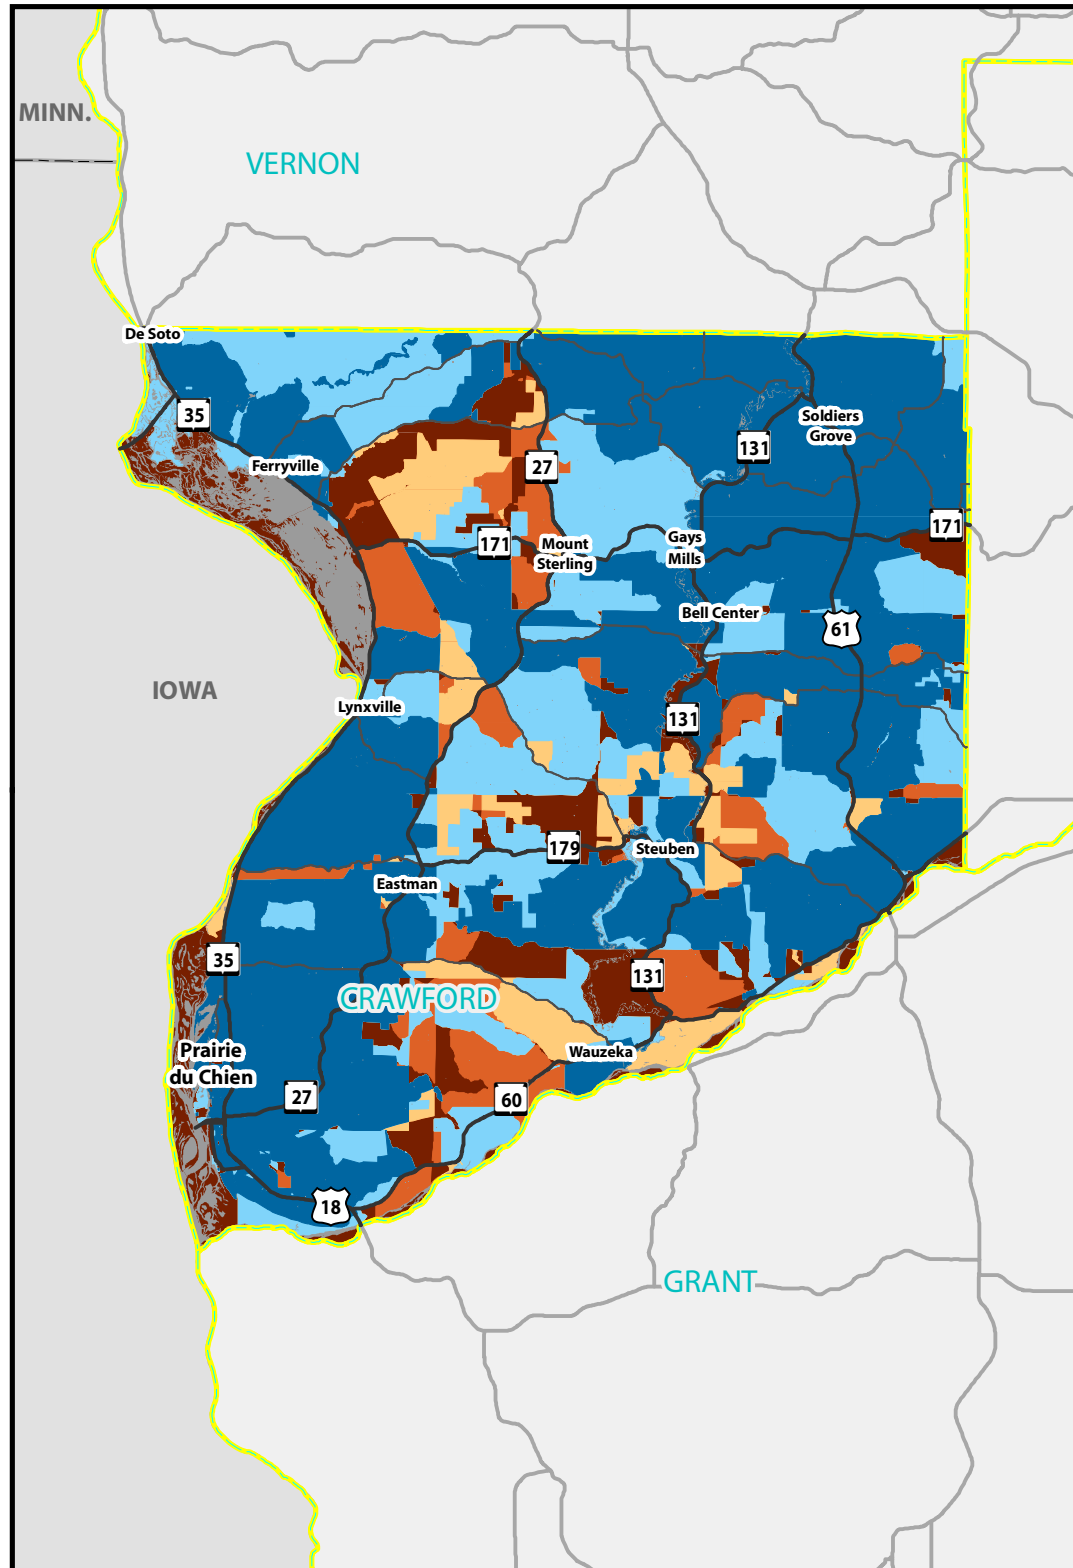

CRAWFORD COUNTY CONNECTIVITY SUMMARY

Presented by the Wisconsin Broadband Office

Crawford County Internet Speeds

Includes Wireline and Fixed
Wireless Technologies
Download Speed / Upload Speed
(Megabits per Second)

- Body of Water
- 25+ Mbps Down / 3+ Mbps Up
- 10 Mbps Down / 1 Mbps Up
- 3 Mbps Down / .768 Mbps Up
- Less than 3 Mbps Down / .768 Mbps Up
- Unserviced for Fixed Internet Access

0 1.5 3 6 Miles

Broadband Expansion Grants

Grant recipients impacting Crawford County

(Project Name, Fiscal Year of Award,
Award Total)

- CenturyLink (Village of Ferryville), 2015, \$125,000
- CenturyLink (City of Prairie du Chien), 2018R2, \$60,480

- Village of Gays Mills
- Village of Soldiers Grove

Disclaimer: This map displays areas of the state that may have fixed internet access, but does not guarantee that said coverage exists in specific locations. Fixed internet access includes all wireline and fixed wireless services. Please contact any internet provider of interest to verify availability at a specific location. Access data are retrieved from internet providers and the Federal Communications Commission's Form 477. Map includes data as recent as December 31, 2018. For more information, view the Wisconsin Broadband Map at <https://maps.psc.wi.gov/apps/WisconsinBroadbandMap/> **Map Drafted:** 7/31/2019