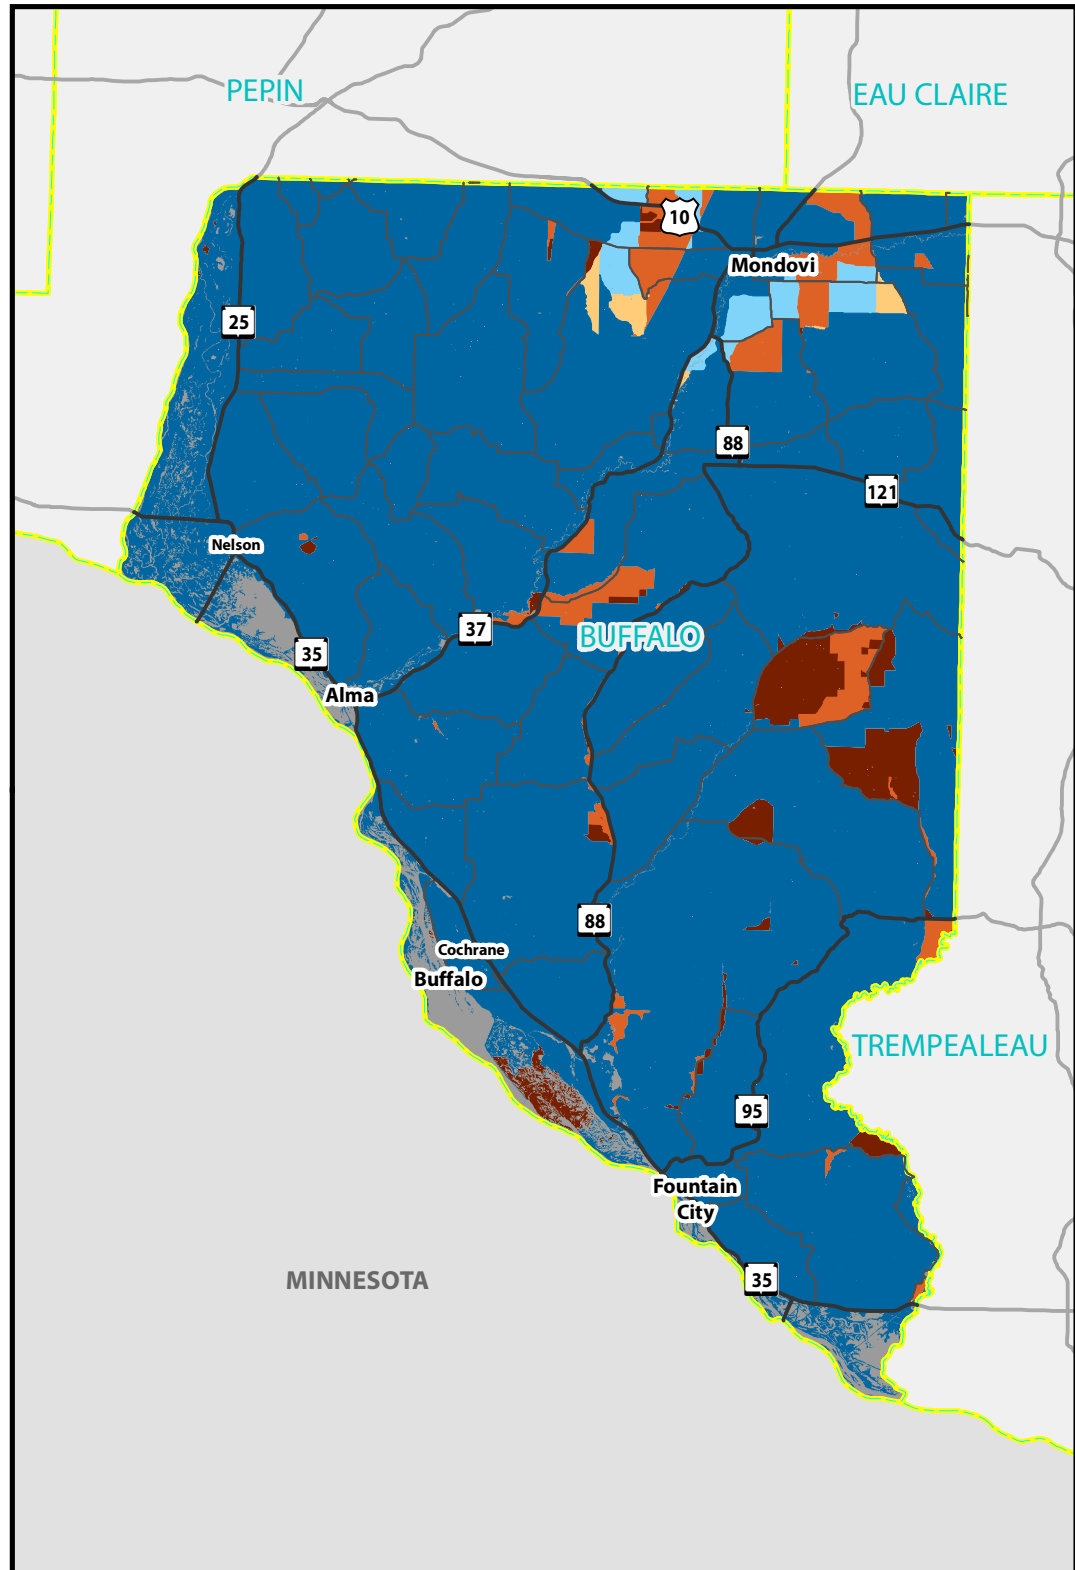

- Body of Water
- 25+ Mbps Down / 3+ Mbps Up
- 10 Mbps Down / 1 Mbps Up
- 3 Mbps Down / .768 Mbps Up
- Less than 3 Mbps Down / .768 Mbps Up
- Unserved for Fixed Internet Access

Broadband Expansion Grants

Grant recipients impacting Buffalo County

(Project Name, Fiscal Year of Award, Award Total)

- Cochrane Co-op. Tel. Co. (Town of Milton), 2018R2, \$391,807
- Cochrane Co-op. Tel. Co. (Town of Milton, Phase 2), 2019, \$300,275

Certified communities impacting Buffalo County

Buffalo County
Town of Milton

Certified communities impacting Buffalo County

Town of Milton

Disclaimer: This map displays areas of the state that may have fixed internet access, but does not guarantee that said coverage exists in specific locations. Fixed internet access includes all wireline and fixed wireless services. Please contact any internet provider of interest to verify availability at a specific location. Access data are retrieved from internet providers and the Federal Communications Commission's Form 477. Map includes data as recent as December 31, 2018. For more information, view the Wisconsin Broadband Map at <https://maps.psc.wi.gov/apps/WisconsinBroadbandMap/> **Map Drafted:** 7/31/2019