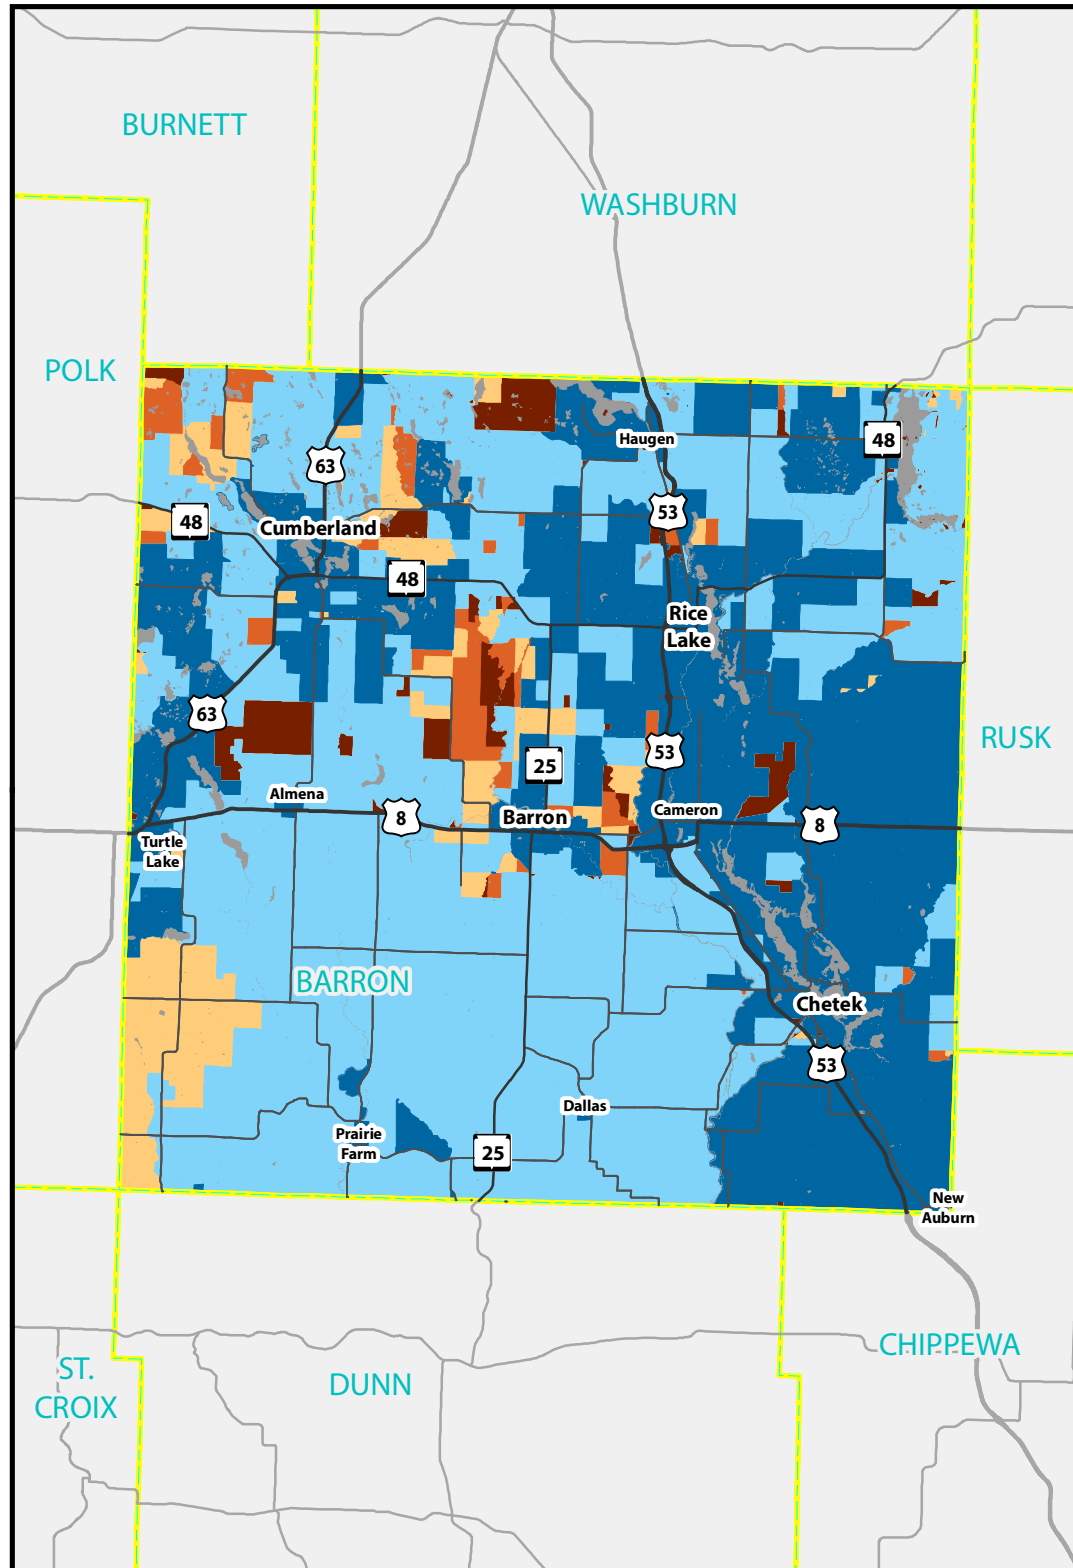

BARRON COUNTY CONNECTIVITY SUMMARY

Presented by the Wisconsin Broadband Office

Barron County Internet Speeds

Includes Wireline and Fixed
Wireless Technologies
Download Speed / Upload Speed
(Megabits per Second)

- Body of Water
- 25+ Mbps Down / 3+ Mbps Up
- 10 Mbps Down / 1 Mbps Up
- 3 Mbps Down / .768 Mbps Up
- Less than 3 Mbps Down / .768 Mbps Up
- Unserviced for Fixed Internet Access

0 1.75 3.5 7 Miles

Broadband Expansion Grants

Grant recipients impacting Barron County

(Project Name, Fiscal Year of Award,
Award Total)

- Amery Telephone Co., 2016, $99,000
- CenturyLink (Cumberland), 2016, $140,970
- Chibardun Tel. Co-op., 2017, $38,477
- Mosaic Telecom (Lake Desair Area), 2019, $70,000
- Northwest Comm. (Town of Turtle Lake), 2019, $96,500

Certified communities impacting Barron County

None at this time. Consider certifying your community.
Contact the Wisconsin Broadband Office for more information.

Certified communities impacting Barron County

None at this time. Consider certifying your community.
Contact the Wisconsin Broadband Office for more information.

Disclaimer: This map displays areas of the state that may have fixed internet access, but does not guarantee that said coverage exists in specific locations. Fixed internet access includes all wireline and fixed wireless services. Please contact any internet provider of interest to verify availability at a specific location. Access data are retrieved from internet providers and the Federal Communications Commission's Form 477. Map includes data as recent as December 31, 2018. For more information, view the Wisconsin Broadband Map at <https://maps.psc.wi.gov/apps/WisconsinBroadbandMap/> **Map Drafted:** 7/31/2019