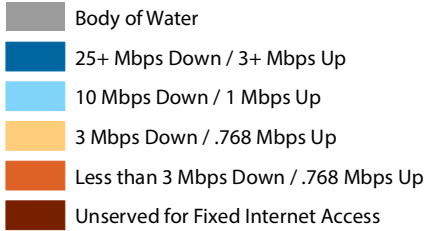

ASHLAND COUNTY CONNECTIVITY SUMMARY

Presented by the Wisconsin Broadband Office

Ashland County Internet Speeds

Includes Wireline and Fixed
Wireless Technologies
Download Speed / Upload Speed
(Megabits per Second)