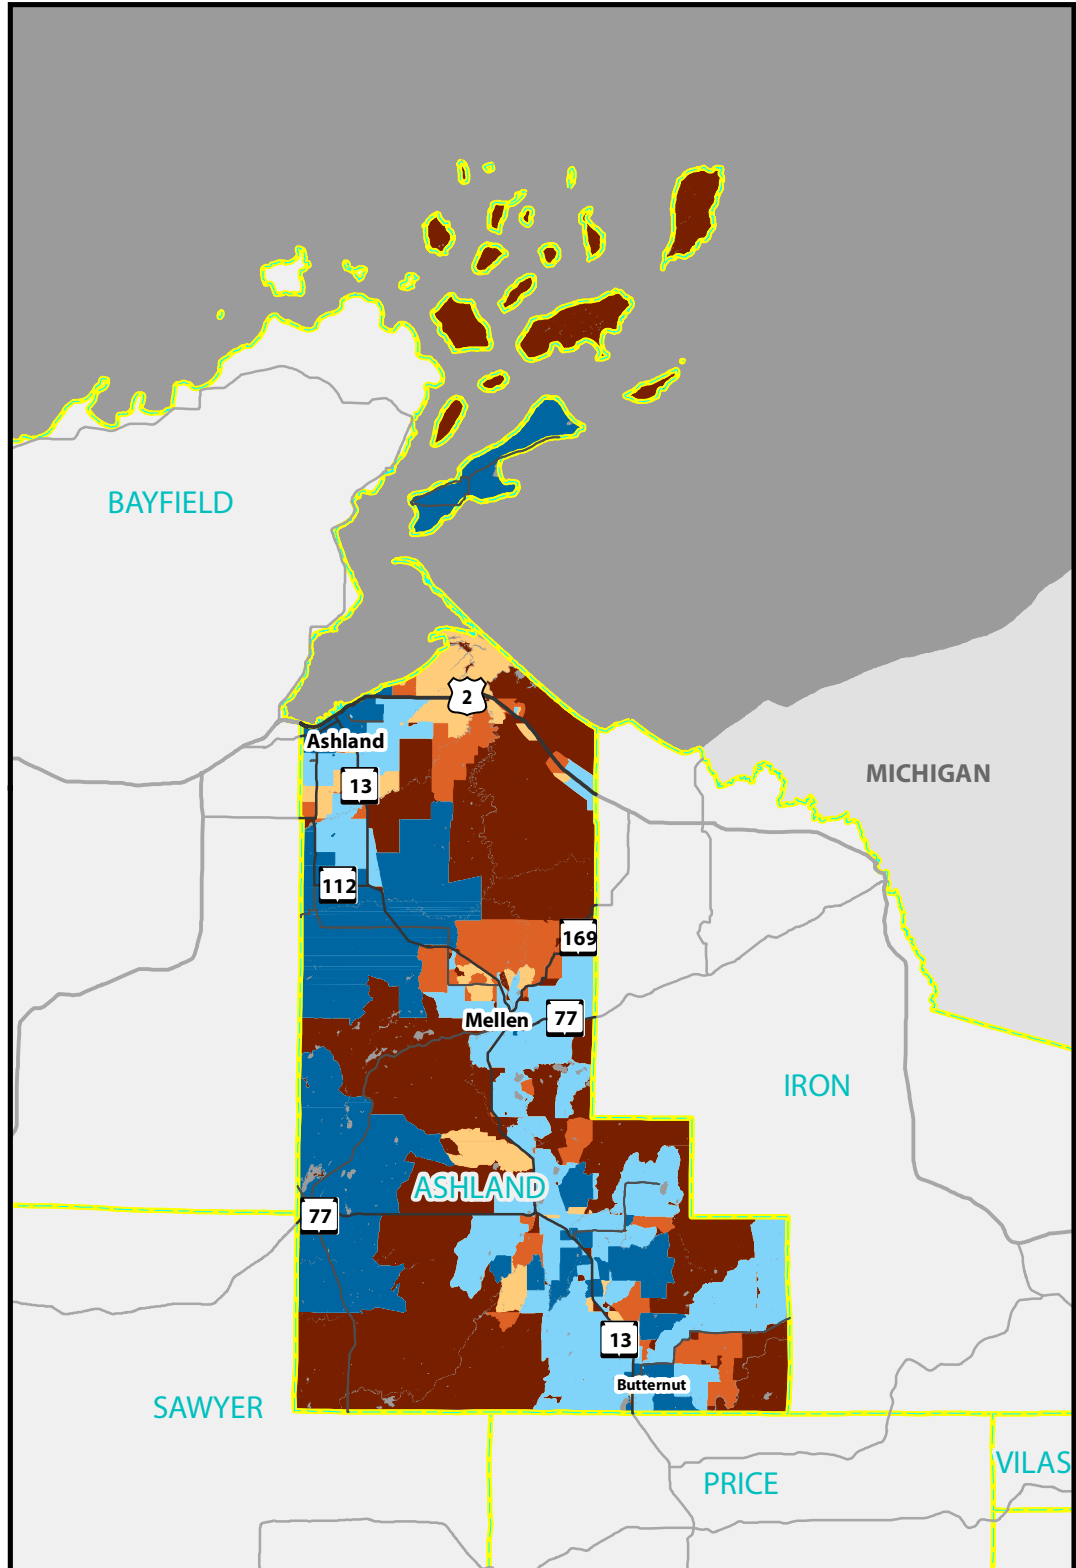

ASHLAND COUNTY CONNECTIVITY SUMMARY

Presented by the Wisconsin Broadband Office

Ashland County Internet Speeds

Includes Wireline and Fixed
Wireless Technologies
Download Speed / Upload Speed
(Megabits per Second)

Broadband Expansion Grants

Grant recipients impacting Ashland County

(Project Name, Fiscal Year of Award,
Award Total)

Red Cliff Band of Lake Superior Chippewa, 2018R2, \$224,750
Waypoint Experts, LLC (Northern Bayfield County), 2018R2, \$144,257

Town of La Pointe

Disclaimer: This map displays areas of the state that may have fixed internet access, but does not guarantee that said coverage exists in specific locations. Fixed internet access includes all wireline and fixed wireless services. Please contact any internet provider of interest to verify availability at a specific location. Access data are retrieved from internet providers and the Federal Communications Commission's Form 477. Map includes data as recent as December 31, 2018. For more information, view the Wisconsin Broadband Map at <https://maps.psc.wi.gov/apps/WisconsinBroadbandMap/> **Map Drafted:** 7/31/2019