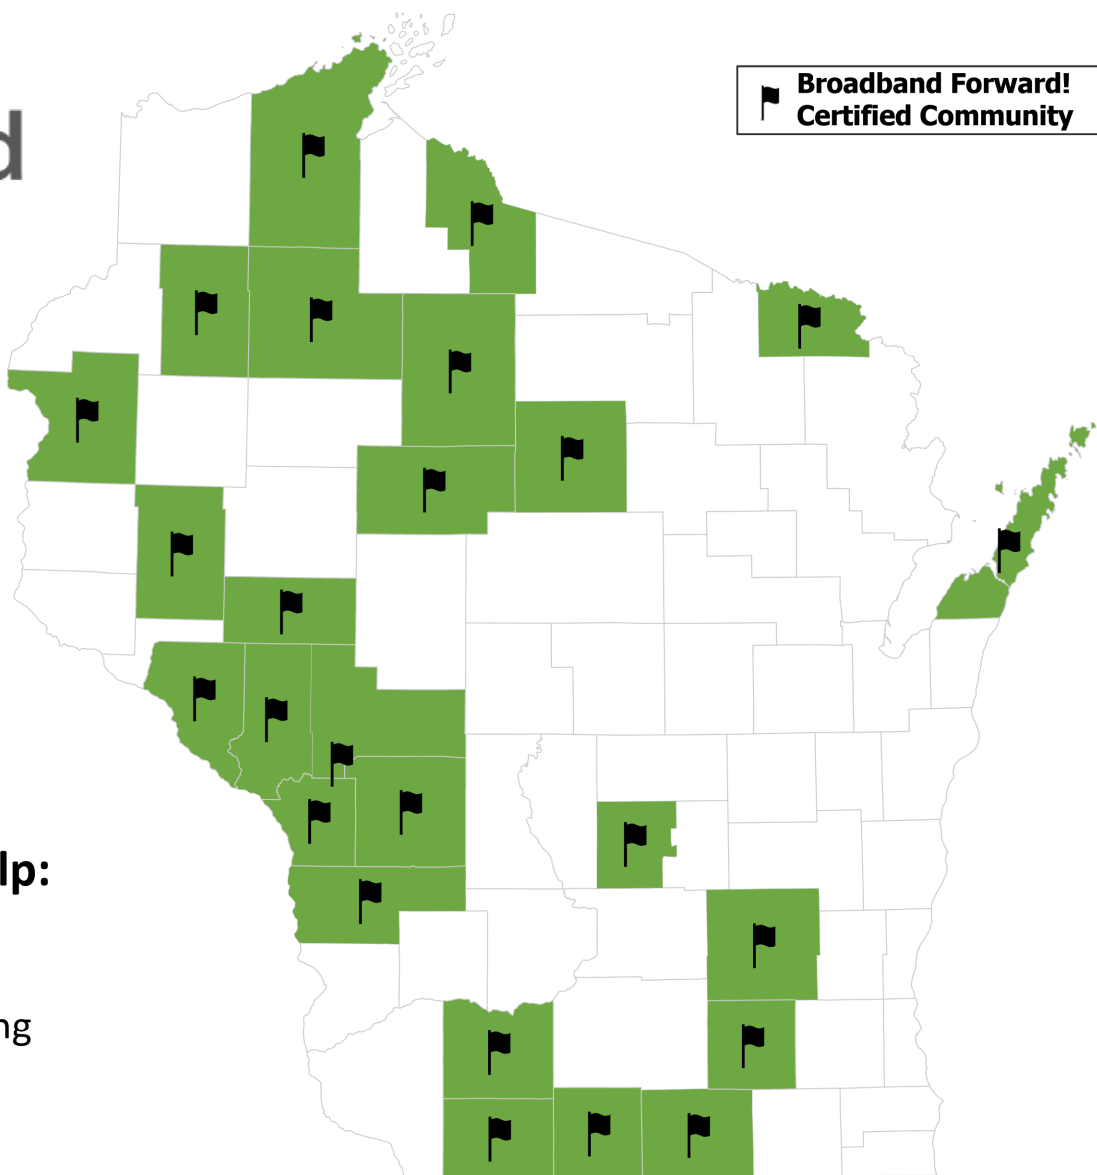

BROADBAND FORWARD! COMMUNITY CERTIFICATION PROGRAM

Presented by the Wisconsin Broadband Office

Take the first steps in reducing obstacles to broadband investment

Certification can help:

- ✔ Streamline permitting process
- ✔ Signal eagerness for broadband expansion

CERTIFY YOUR COMMUNITY

TO GET STARTED VISIT:

<https://psc.wi.gov/Pages/ServiceType/Broadband/BroadbandForward.aspx>