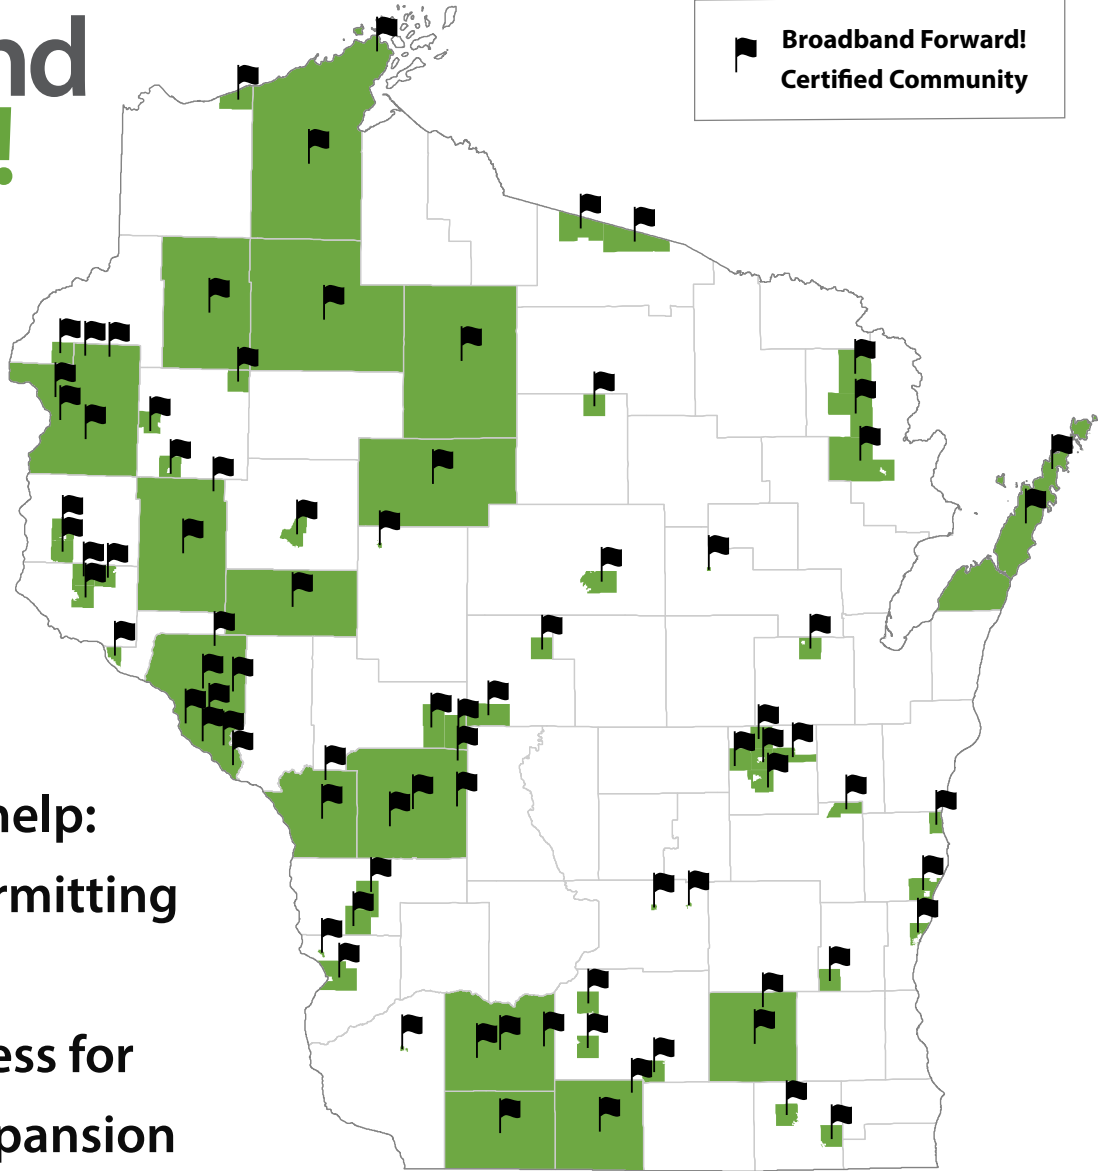

# BROADBAND FORWARD! COMMUNITY CERTIFICATION PROGRAM

Presented by the Wisconsin Broadband Office

Take the first steps in reducing obstacles to broadband investment

Certification can help:

- ✔ Streamline permitting process
- ✔ Signal eagerness for broadband expansion

## CERTIFY YOUR COMMUNITY

TO GET STARTED VISIT:

<https://psc.wi.gov/Pages/ServiceType/Broadband/BroadbandForward.aspx>