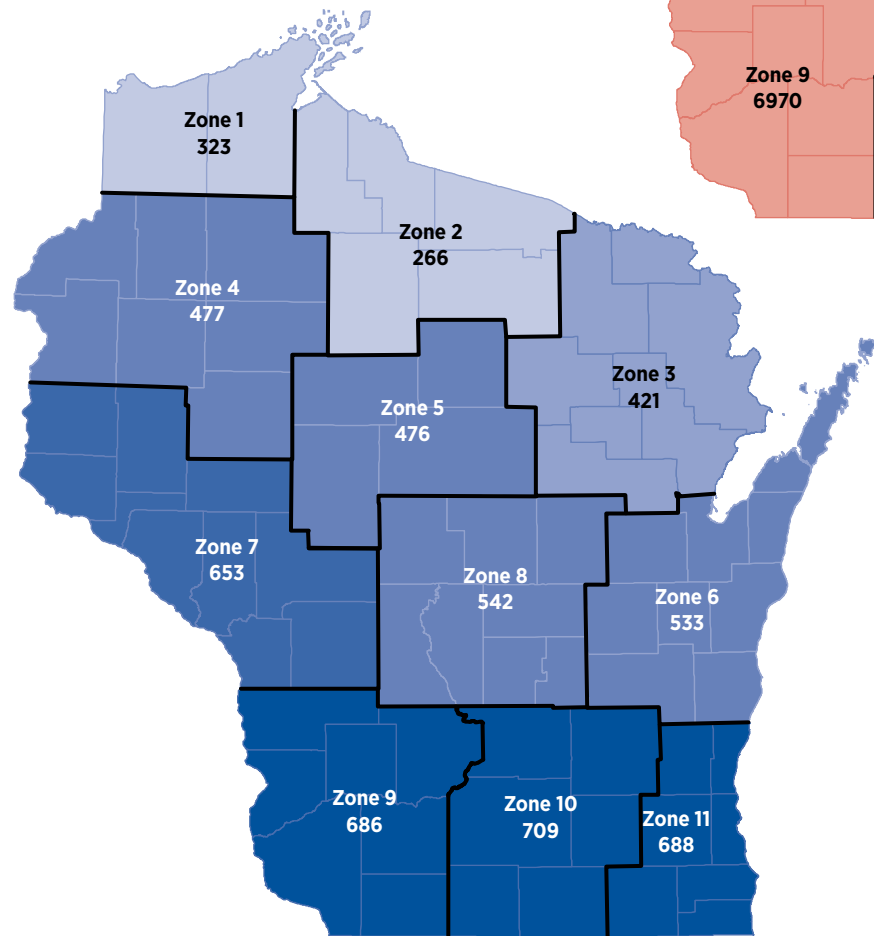

Normal Heating and Cooling Degree Days, by Zone

Based on 65°F

Normal Heating Degree Days

Zone 1
323

Zone 2
266

Zone 4
477

Zone 5
476

Zone 3
421

Zone 7
653

Zone 8
542

Zone 6
533

Zone 9
686

Zone 10
709

Zone 11
688

Normal Cooling Degree Days

Source: Public Service Commission of Wisconsin; Wisconsin Department of Administration, Heating Cooling and Growing Degree Days
<http://www.doa.state.wi.us/degreedays/>