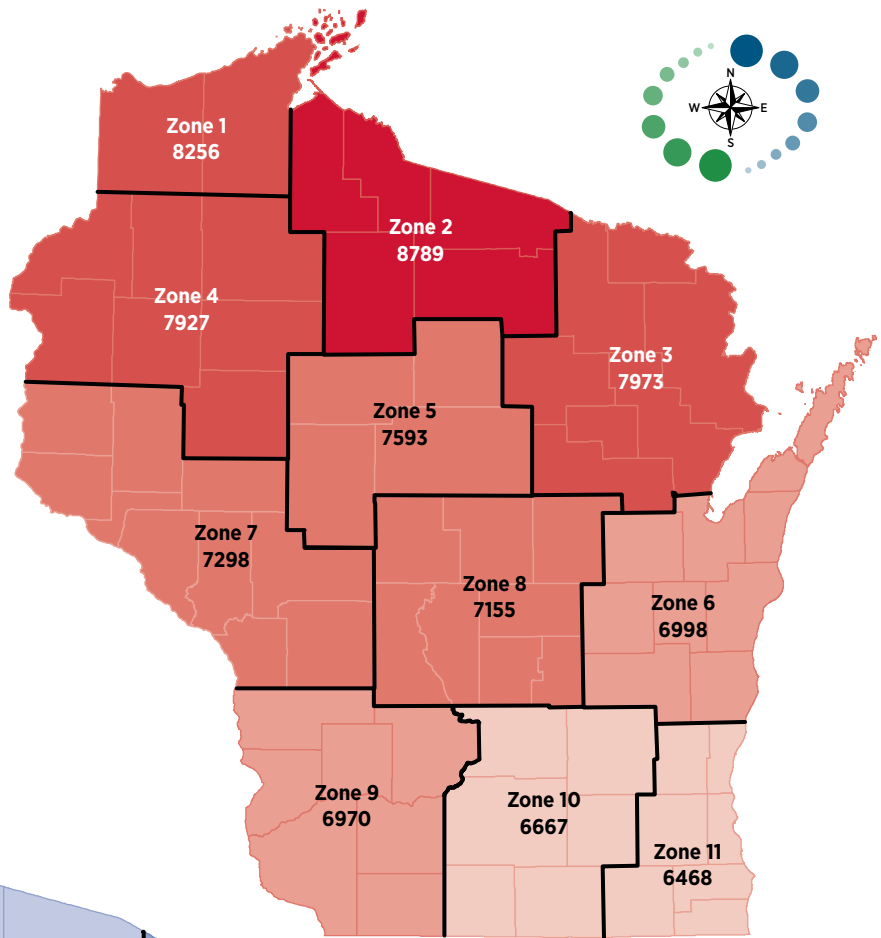

Normal Heating and Cooling Degree Days, by Zone

Based on 65°F

Normal Heating Degree Days

Zone 1
323

Zone 2
266

Zone 4
477

Zone 5
476

Zone 3
421

Zone 7
653

Zone 8
542

Zone 6
533

Zone 9
686

Zone 10
709

Zone 11
688

Normal Cooling Degree Days

Source: Public Service Commission of Wisconsin; Wisconsin Department of Administration, Heating Cooling and Growing Degree Days
<http://www.doa.state.wi.us/degreedays/>