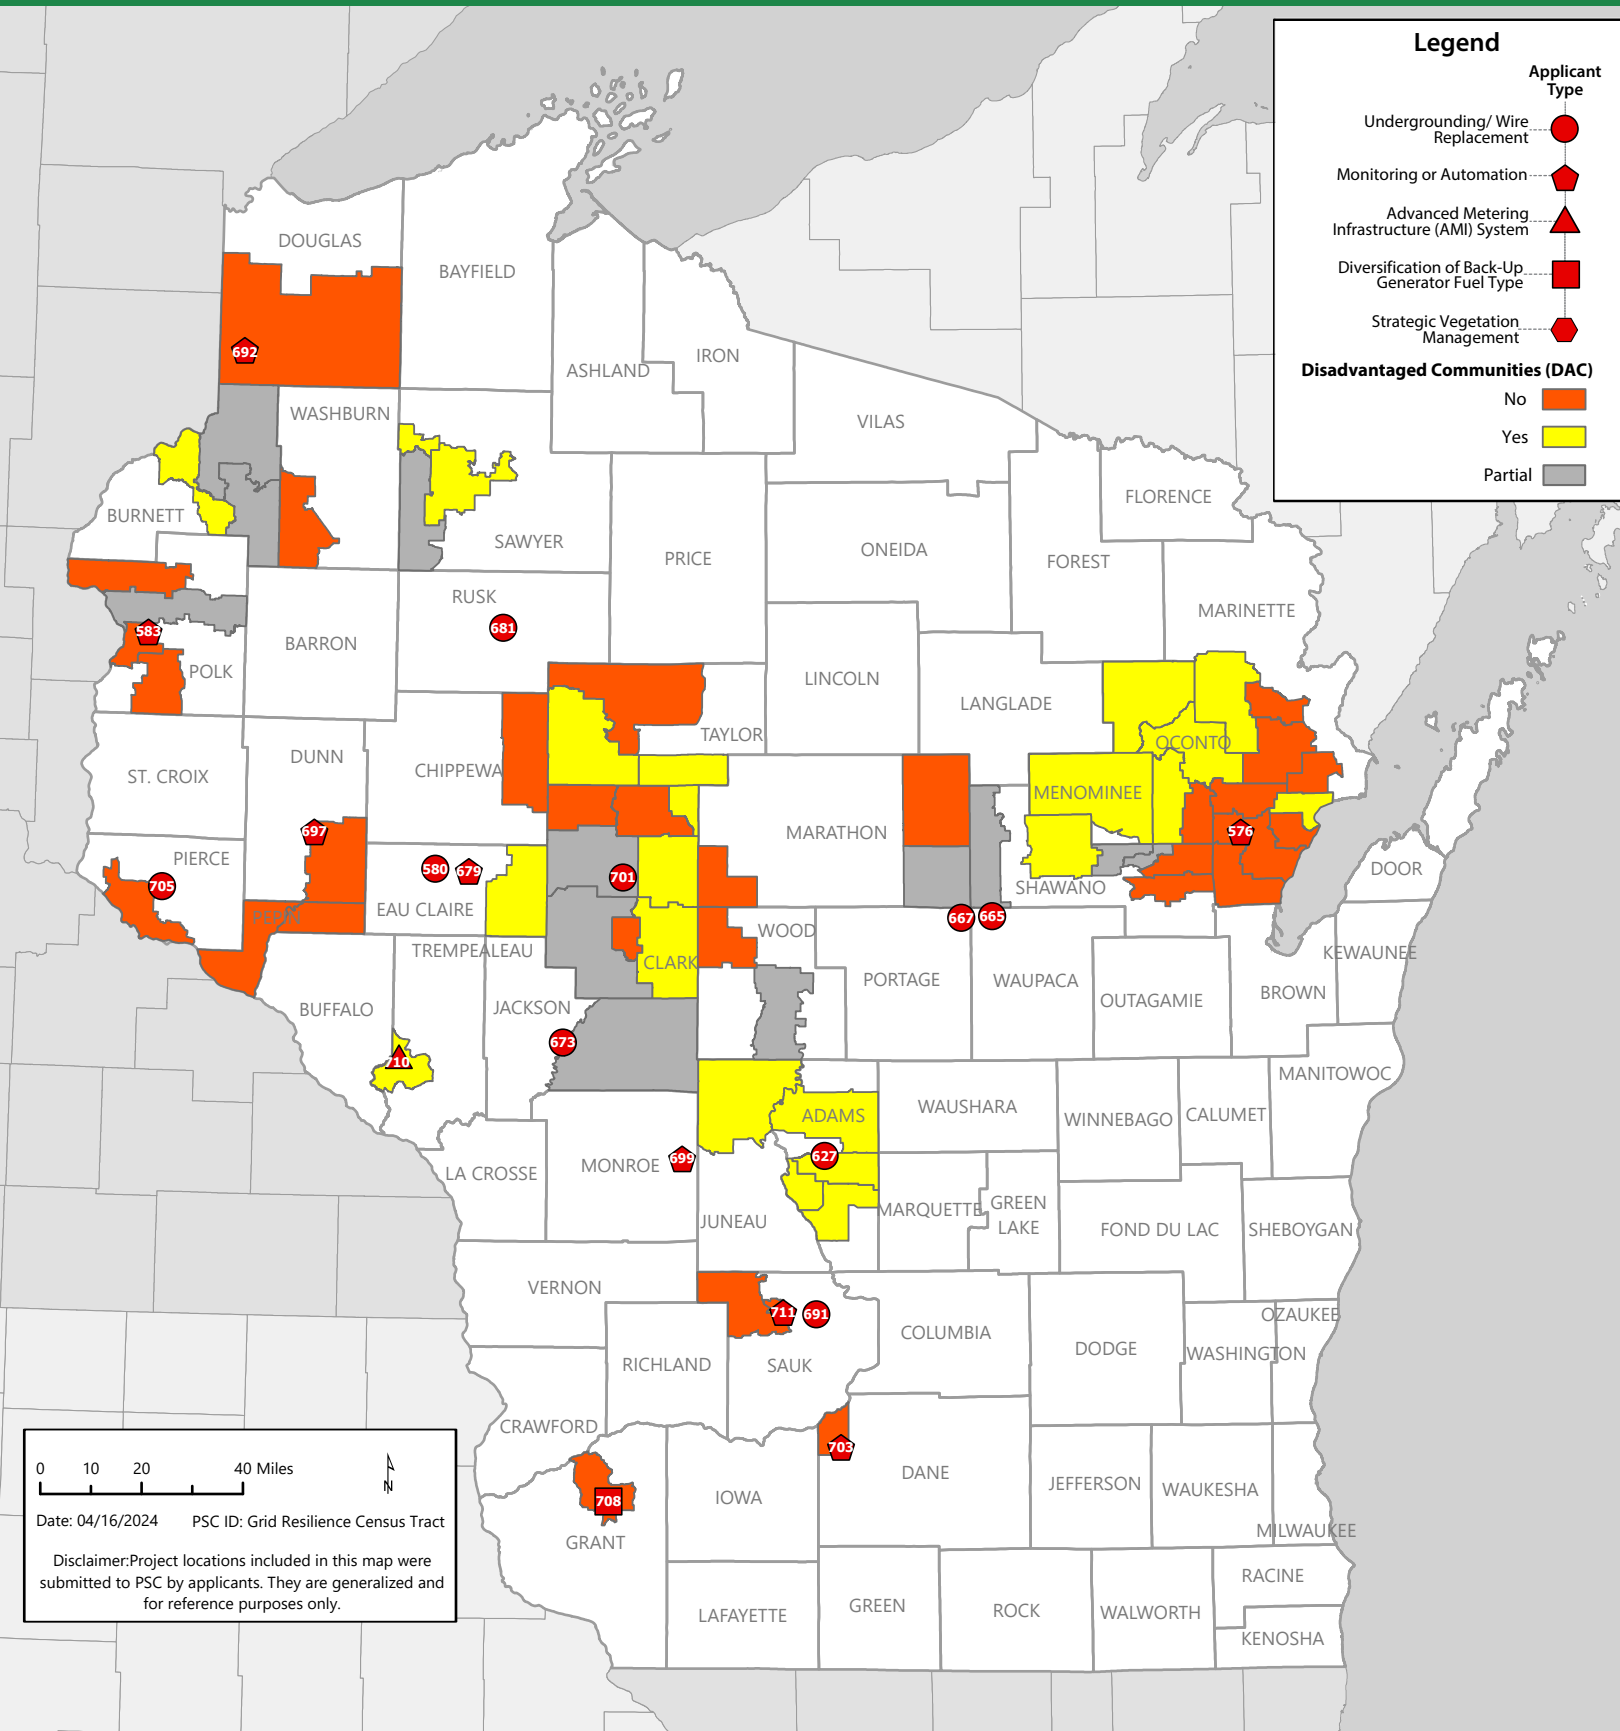

WISCONSIN GRID RESILIENCE PROGRAM INAUGURAL ROUND GRANT AWARDS

Presented by the Office of Energy Innovation

0 10 20 40 Miles

Date: 04/16/2024 PSC ID: Grid Resilience Census Tract

Disclaimer: Project locations included in this map were submitted to PSC by applicants. They are generalized and for reference purposes only.