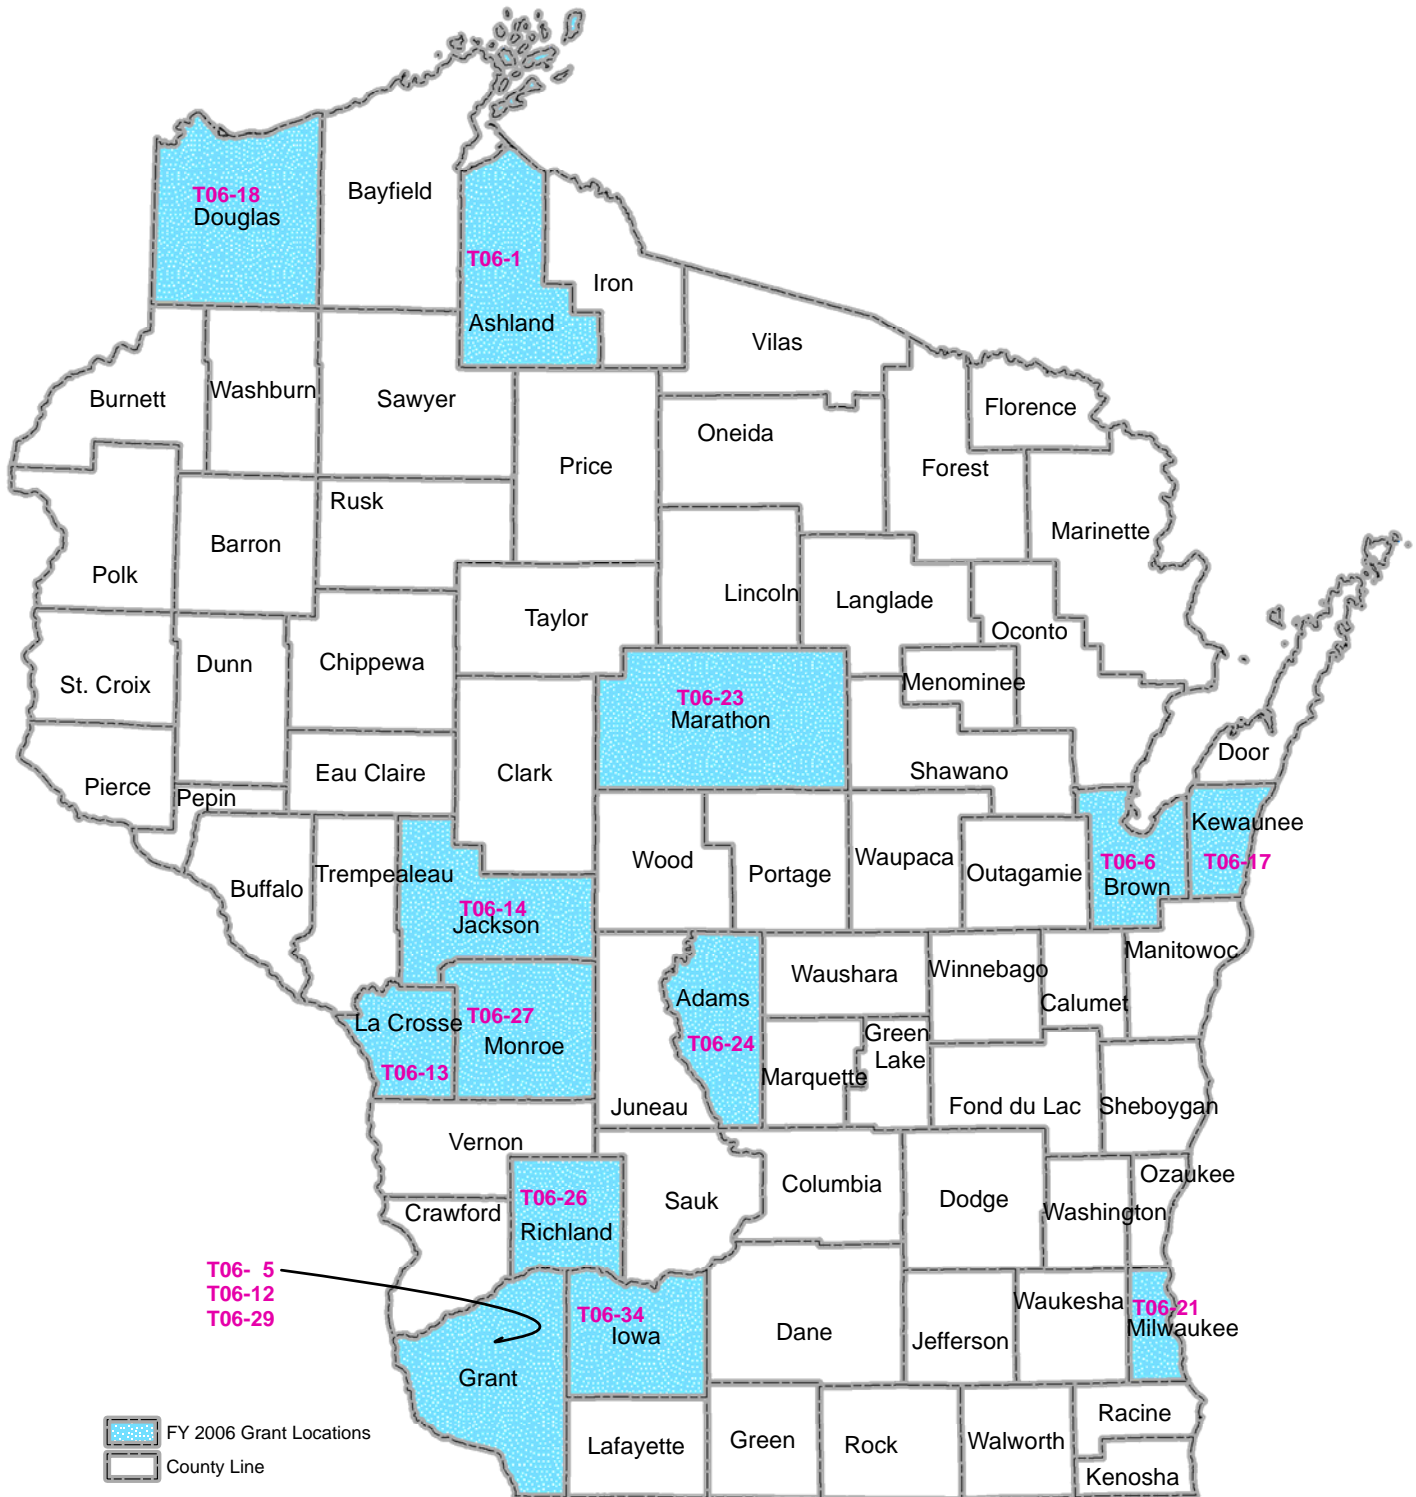

Wisconsin USF Telemedicine Grant Locations for FY 2006

The highlighted counties are where telemedicine grants were awarded in 2006 under the Universal Service Fund.

Note: Grant numbers are not sequential as only the approved grant numbers are shown.

USF Map 2

January 2008
Public Service Commission of WI