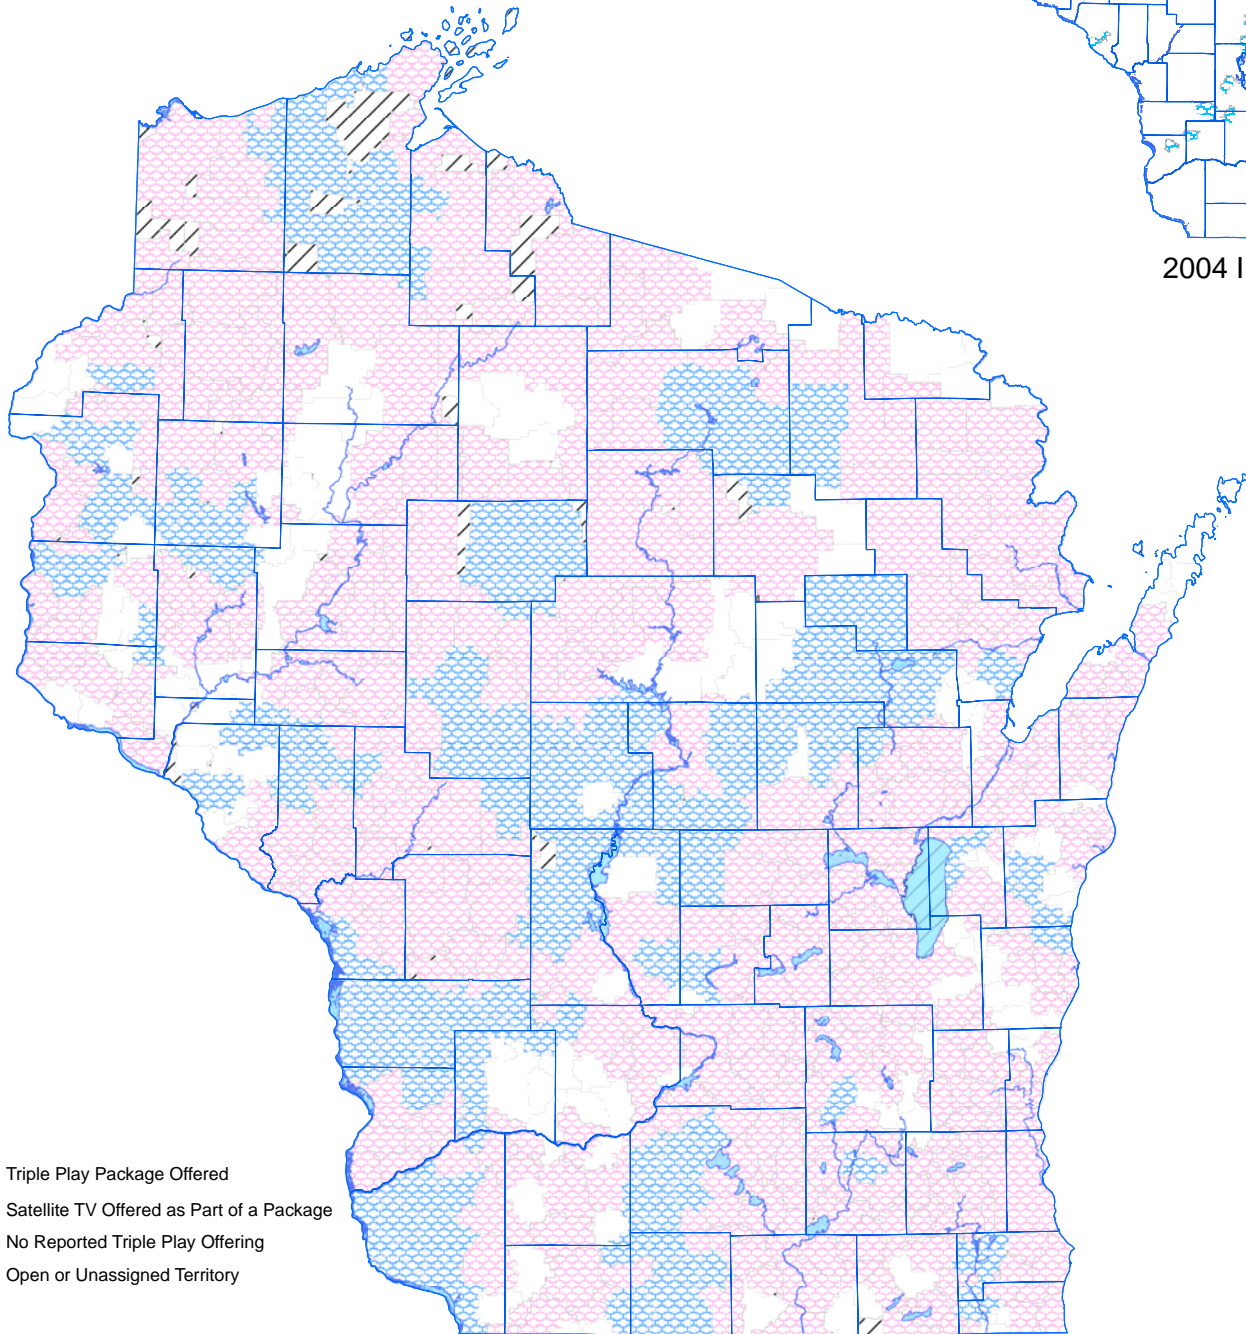

Wisconsin 2006 ILEC Triple Play

2004 ILEC Triple Play

-  Triple Play Package Offered
-  Satellite TV Offered as Part of a Package
-  No Reported Triple Play Offering
-  Open or Unassigned Territory

Triple Play refers to a company's service package offering of Voice, Video and Internet service. These packages often have a discounted price when compared to purchasing the services individually. Different packages are available for purchase at different prices. CLECs and CATV often offer the same type of packages in their service territories. These are not shown on this map. Note: AT&T, Verizon and CenturyTel offer Direct TV in most areas, as part of their triple play offering (that type of offering is not shown on the smaller 2004 map above).