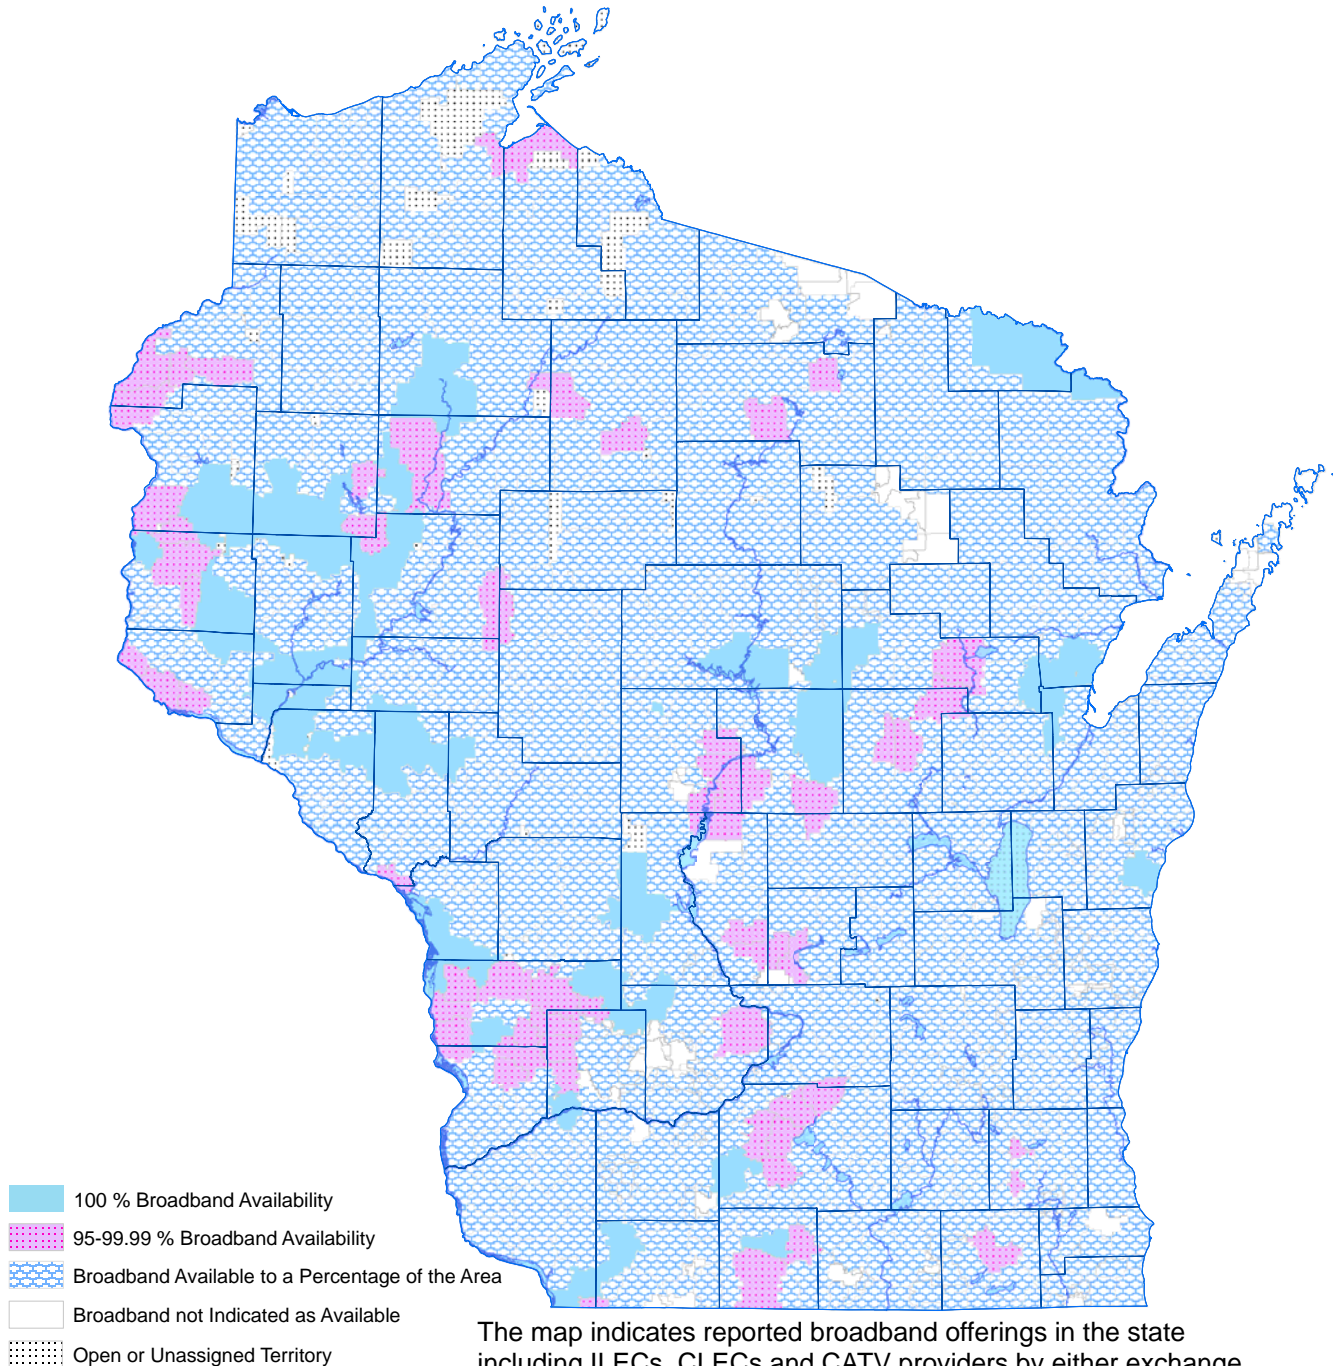

Wisconsin 2006 Combined ILEC, CLEC and CATV Broadband Offerings

The map indicates reported broadband offerings in the state including ILECs, CLECs and CATV providers by either exchange or zip code. In most cases, CLEC offerings overlay the ILEC broadband service areas. There are distance limitations on all the broadband offerings, so although an area is reported as having broadband service, not all customers in the area may be able to obtain broadband service.