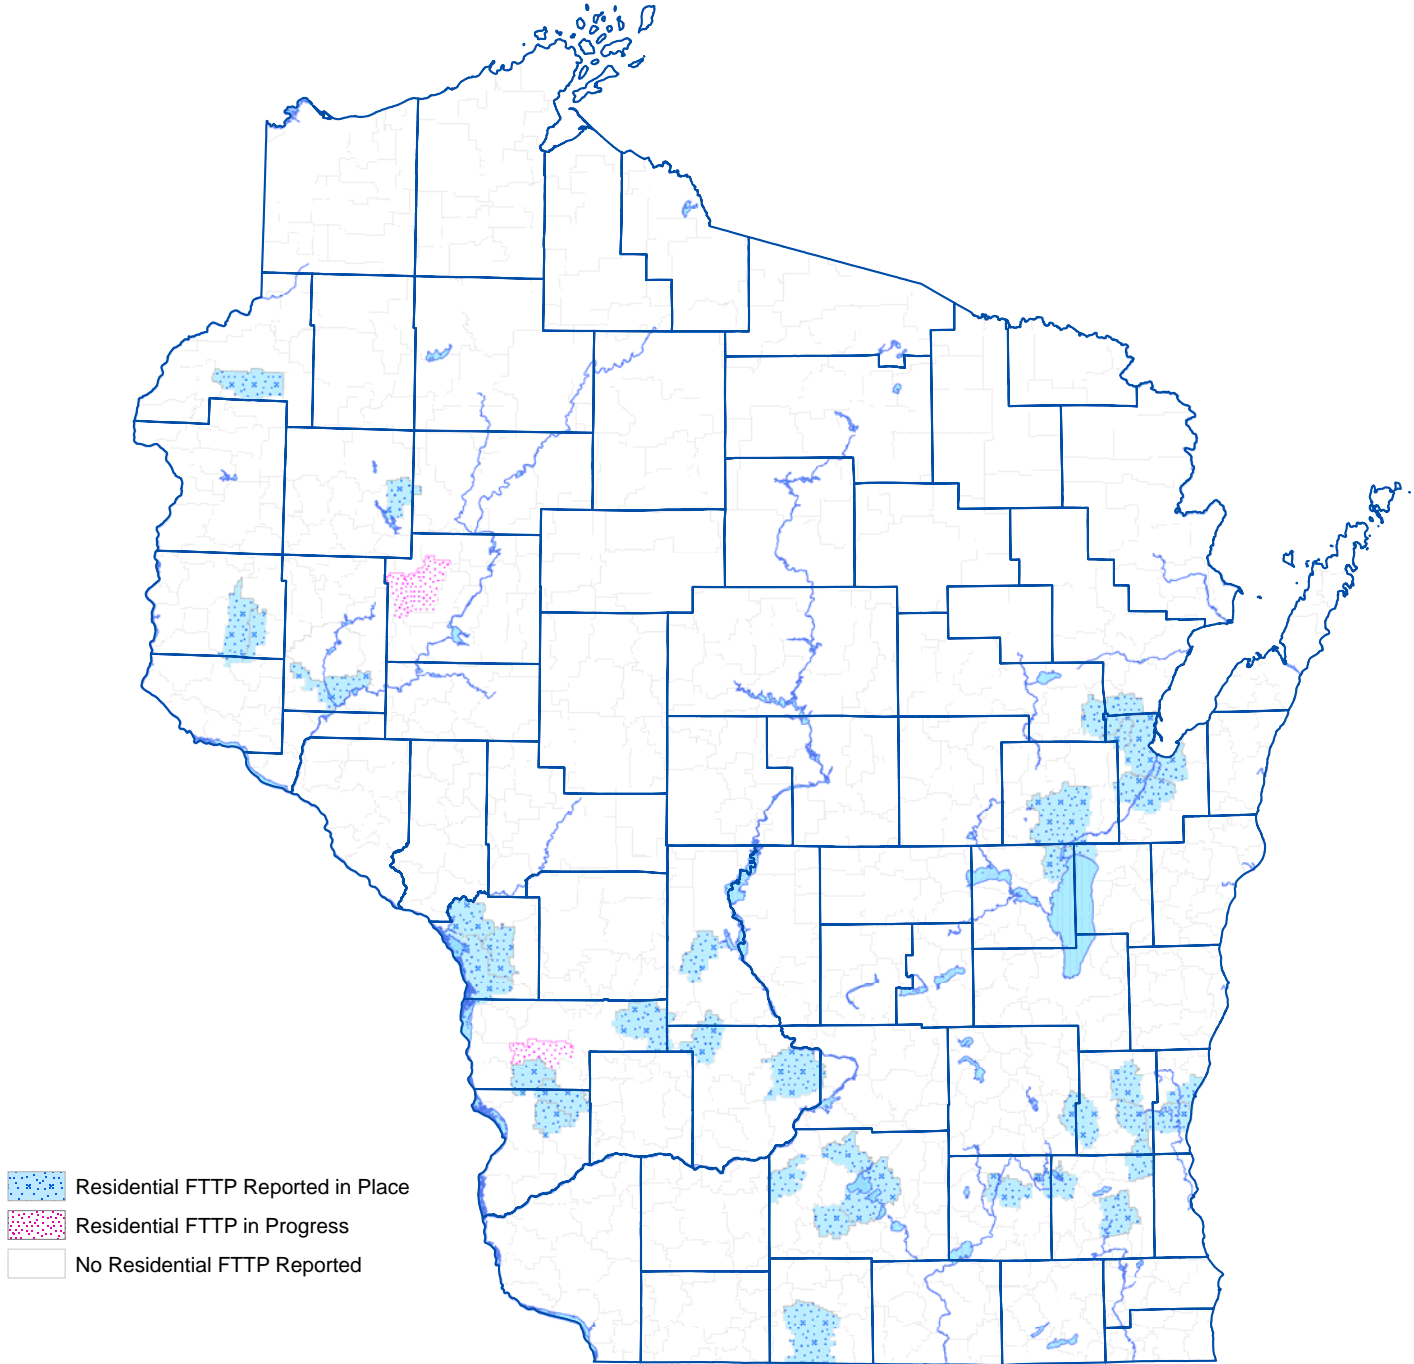

Wisconsin 2006 Residential FTTP in Place

-  Residential FTTP Reported in Place
-  Residential FTTP in Progress
-  No Residential FTTP Reported

This map indicates ILEC reported Fiber to the Premises (FTTP) locations where fiber terminates at residential customers' homes. Residential FTTP has been implemented or construction is underway in a number of communities across the state. This construction may include FTTP to a new subdivision or to an entire municipal area, as in the case of Monroe, WI. This advanced service provides for higher transmission speeds and higher quality voice, video and Internet transmission. In the last few years, more providers have been replacing their copper networks with fiber facilities, thus providing residential customers with fiber access where once only business customers had this access.