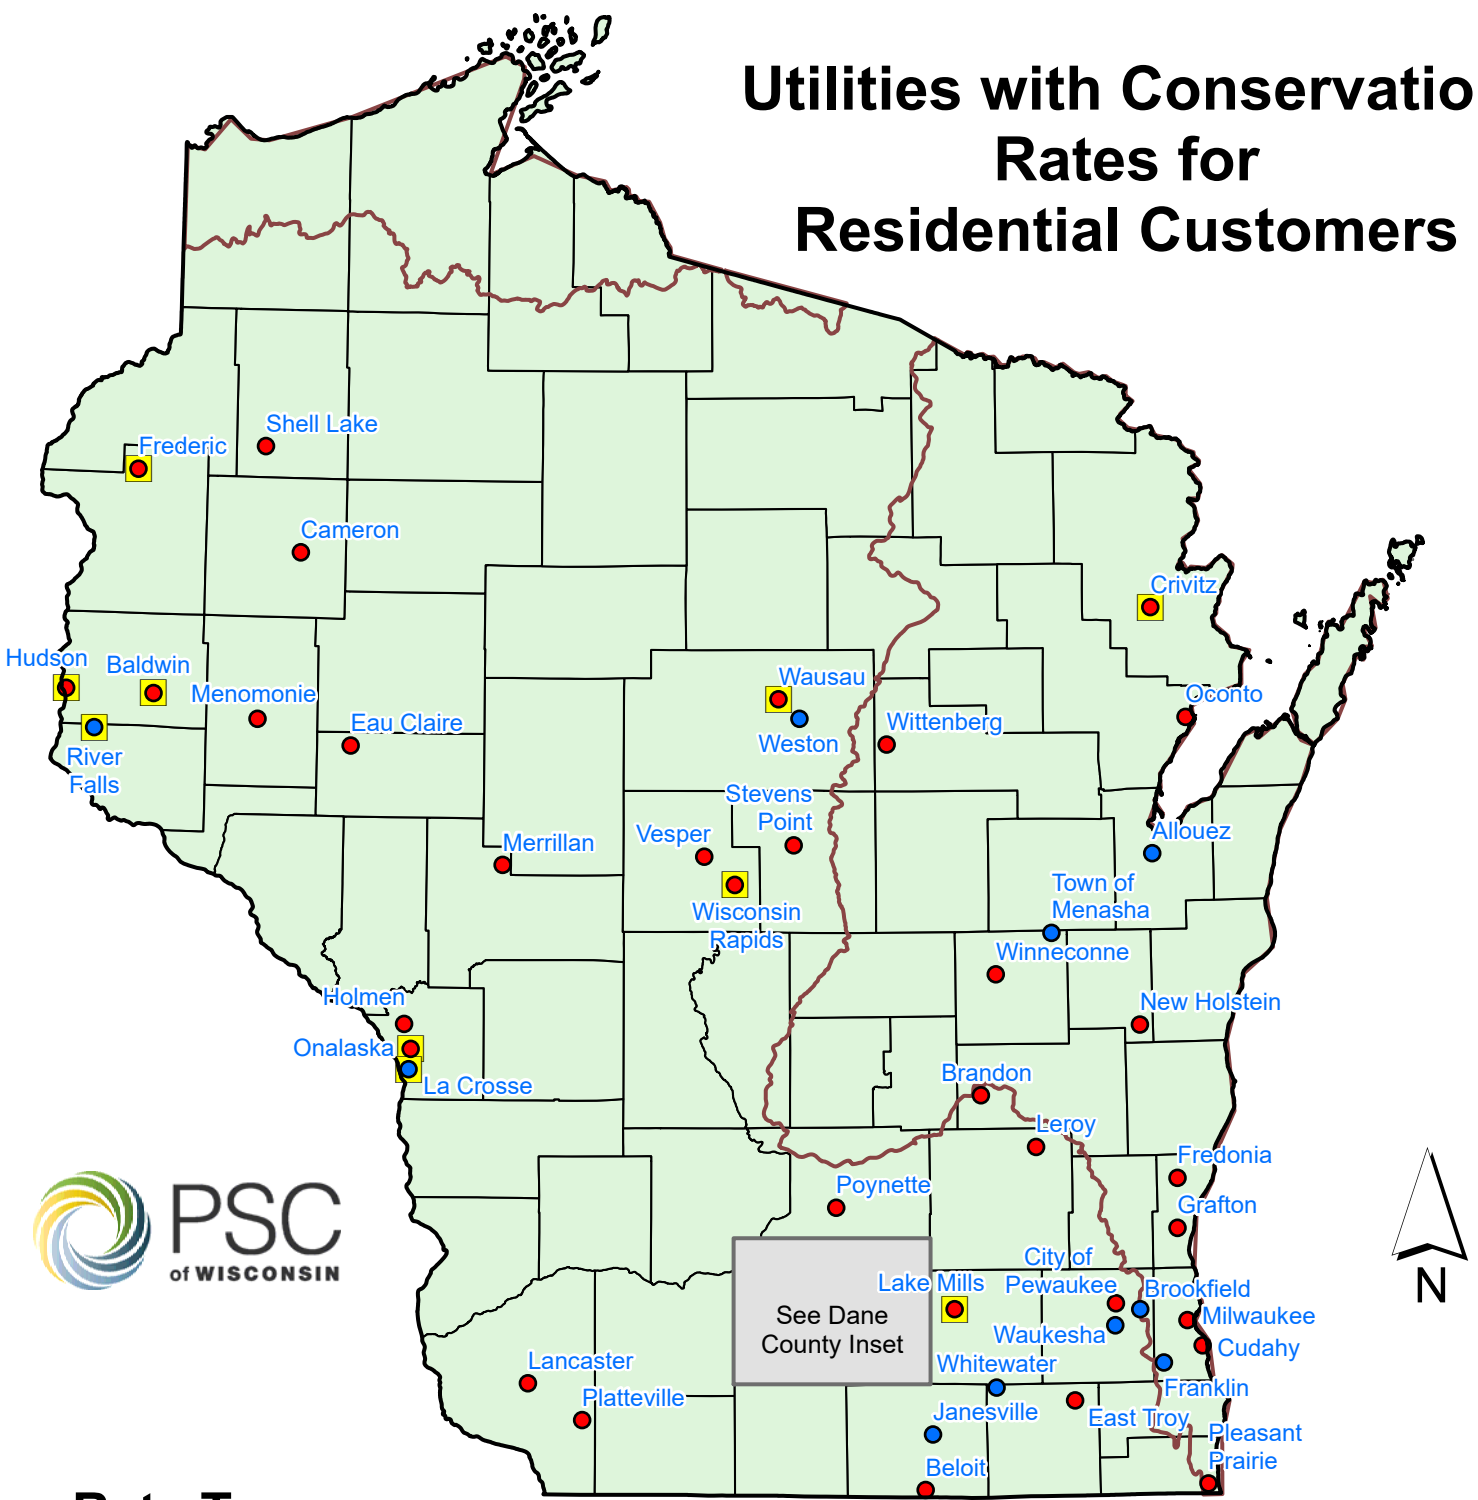

Utilities with Conservation Rates for Residential Customers

Rate Type

- Inclining Block
- Uniform Rate
- Irrigation Rate
- Declining Block
- Great Lakes Basin